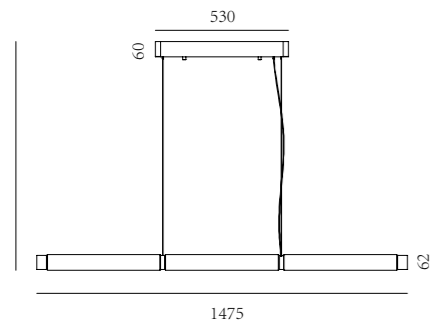

Can be dimmed by "non-contact control" (both ends) (2200-3000K)

The "contact control" can be used for up-down lighting and dimming, color temperature 3000K.

The "contact control" can be used for up-down lighting and dimming, color temperature 3000K.