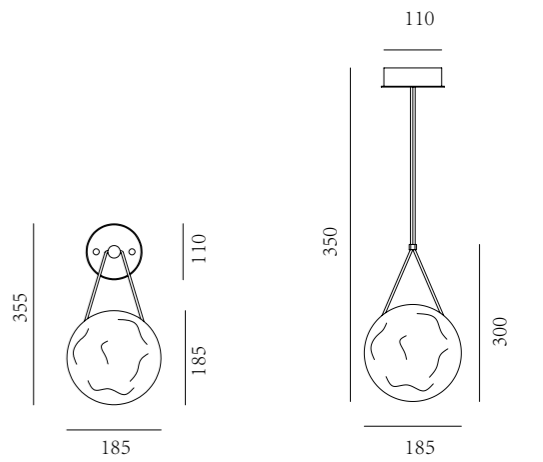

Color temperature 2200k-3000k

Simple texture, exquisite light effect, atmosphere color temperature adjustment, to provide the most subtle lighting requirements - REGARD

Portable rechargeable desk lamp, dimming by contact control (3000K)