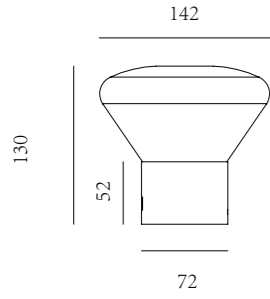

Color temperature 2200k-3000k

Simple texture, exquisite light effect, atmosphere color temperature adjustment, to provide the most subtle lighting requirements - REGARD

Portable rechargeable desk lamp, dimming by contact control (3000K)