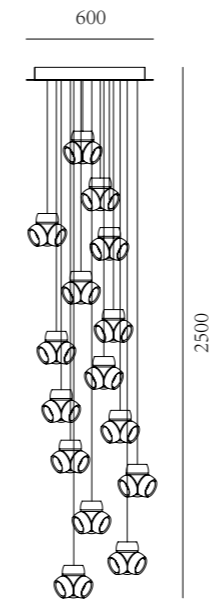

Light can be switched on and dimmed by "contact control", color temperature 3000K.

Switching light and dimming can be performed through "non-contact control", color temperature 3000K.

503  
45  
75

3000

650 (21)

Color temperature 2200k-3000k

Simple texture, exquisite light effect, atmosphere color temperature adjustment, to provide the most subtle lighting requirements - REGARD

Portable rechargeable desk lamp, dimming by contact control (3000K)

Knob stepless Dimming (2200-3500K)

REOARD  
SOLUTION LED