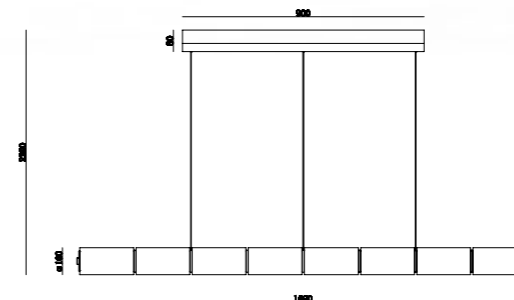

Can be dimmed by "non-contact control" (both ends) (2200-3000K)

The "contact control" can be used for up-down lighting and dimming, color temperature 3000K.

The "contact control" can be used for up-down lighting and dimming, color temperature 3000K.