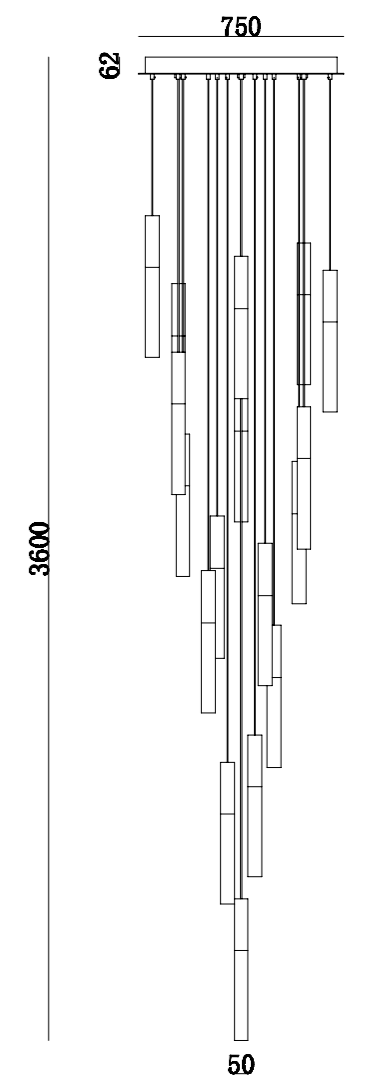

Light can be switched on and dimmed by "contact control", color temperature 3000K.

Switching light and dimming can be performed through "non-contact control", color temperature 3000K.

503  
45  
75

3000

650 (21)