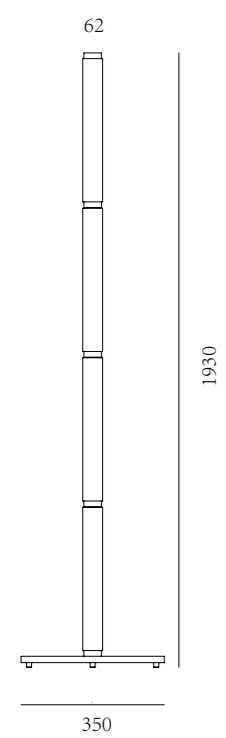

Can be dimmed by "non-contact control" (both ends) (2200-3000K)

The "contact control" can be used for up-down lighting and dimming, color temperature 3000K.

The "contact control" can be used for up-down lighting and dimming, color temperature 3000K.