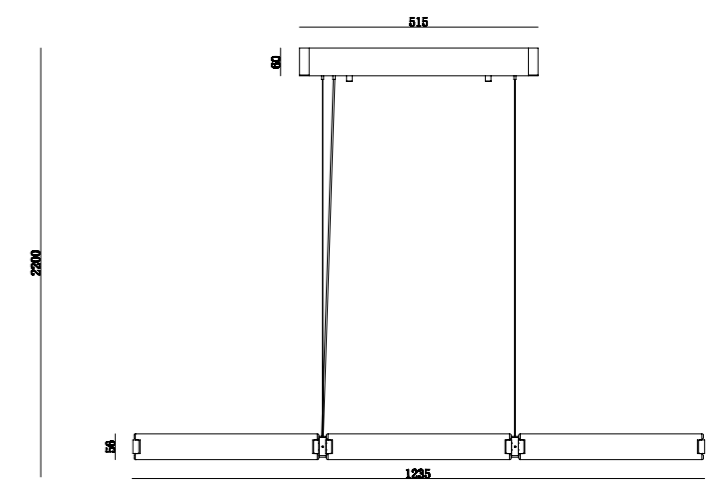

Light can be switched on and dimmed by "contact control", color temperature 3000K.

Switching light and dimming can be performed through "non-contact control", color temperature 3000K.

503  
45  
75

3000

650 (21)