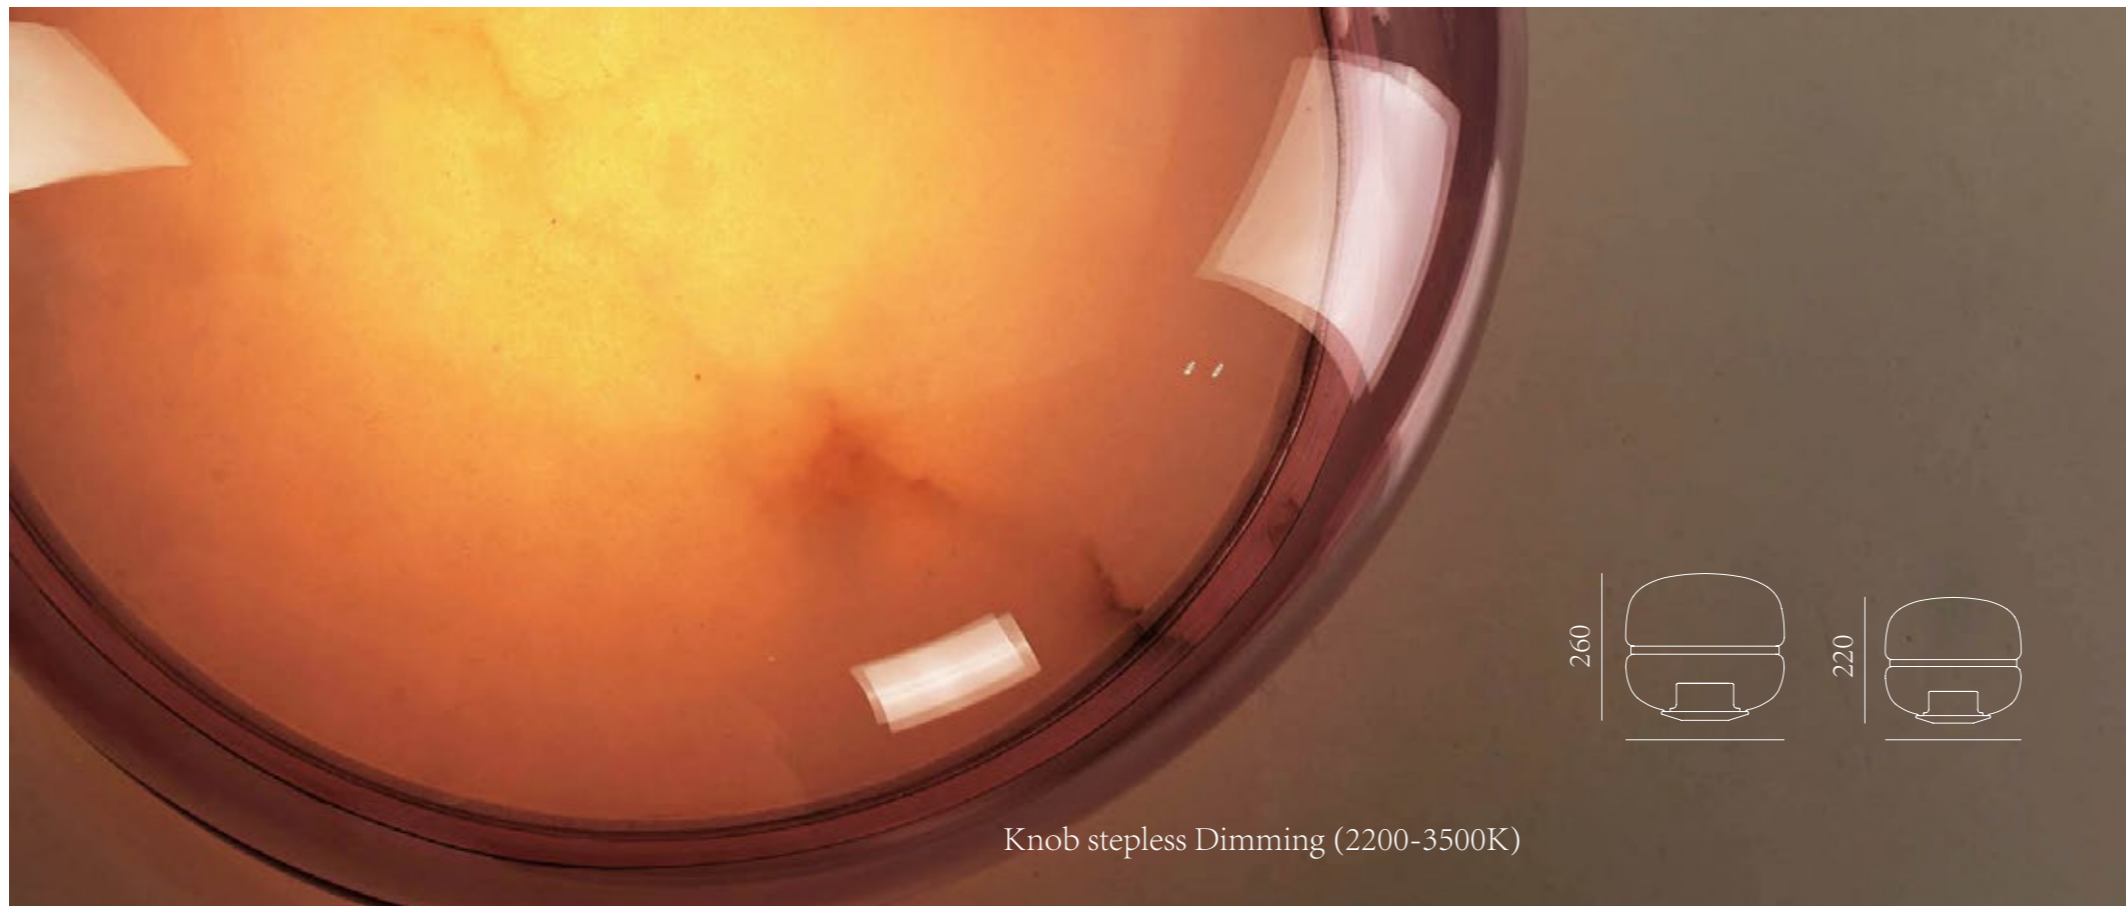

Knob stepless Dimming (2200-3500K)

REOARD  
SOLUTION LED