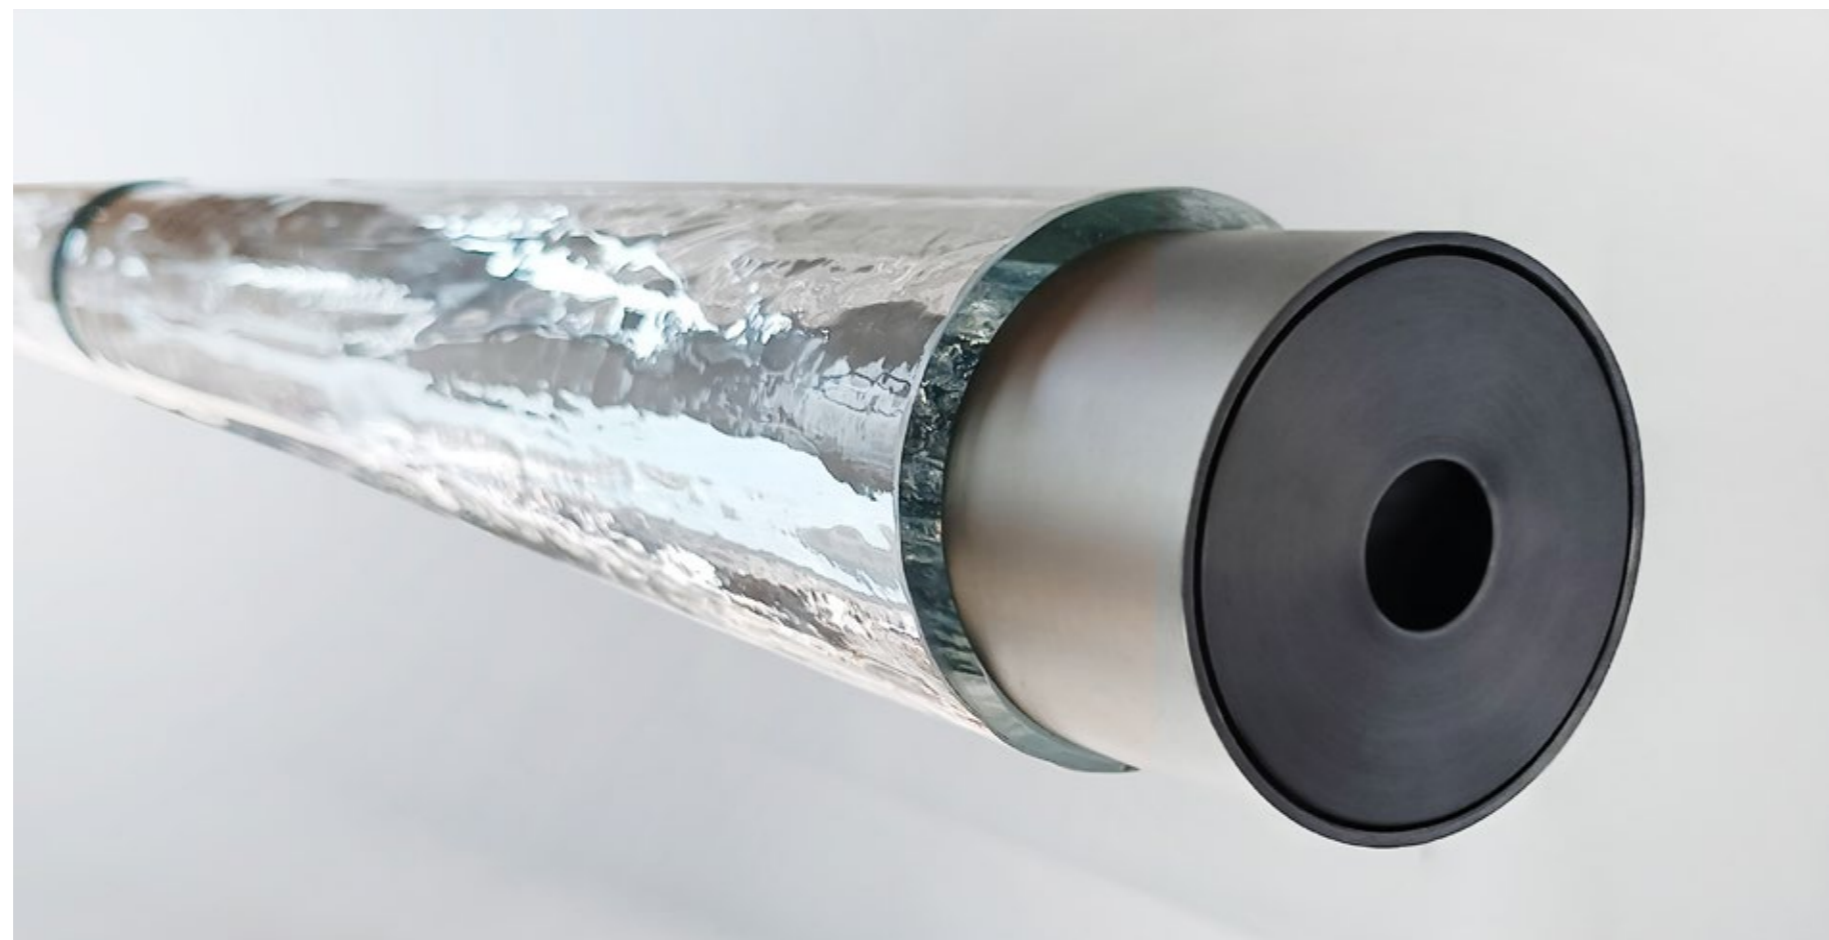

#### About REGARD

REGARD, a crystal art lighting brand, inherits the century old Swedish crystal technology. Each work of REGARD reflects the founder's carving of the texture of light and the dedication of manual crystal technology. REGARD is the only crystal art lighting brand in China with the integration of manual art crystal studio and lighting R & D and production. REGARD products cover modern functional lighting and engineering crystal installation art.