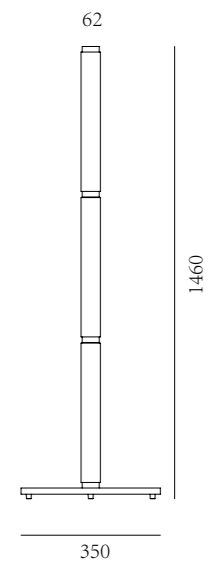

Can be dimmed by "non-contact control" (both ends) (2200-3000K)

The "contact control" can be used for up-down lighting and dimming, color temperature 3000K.

The "contact control" can be used for up-down lighting and dimming, color temperature 3000K.