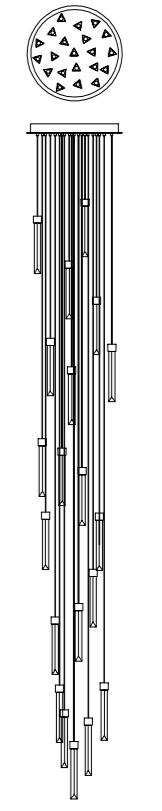

Light can be switched on and dimmed by "contact control", color temperature 3000K.

Switching light and dimming can be performed through "non-contact control", color temperature 3000K.

503  
45  
75

3000

650 (21)