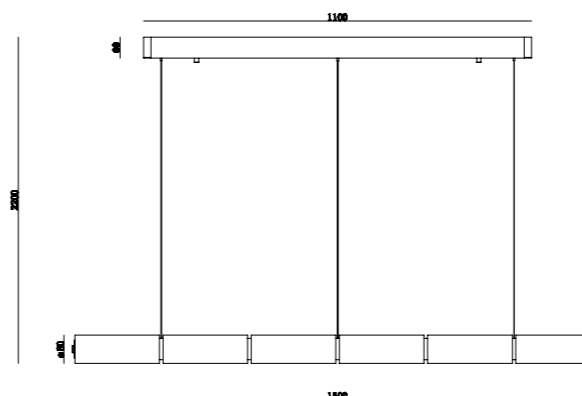

Light can be switched on and dimmed by "contact control", color temperature 3000K.