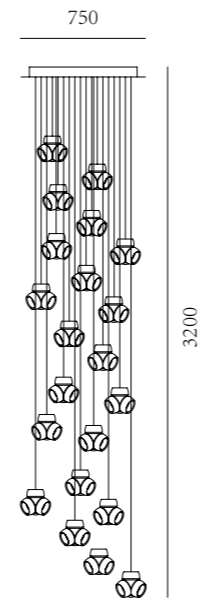

Light can be switched on and dimmed by "contact control", color temperature 3000K.

Switching light and dimming can be performed through "non-contact control", color temperature 3000K.

503  
45  
75

3000

650 (21)

Color temperature 2200k-3000k

Simple texture, exquisite light effect, atmosphere color temperature adjustment, to provide the most subtle lighting requirements - REGARD

Portable rechargeable desk lamp, dimming by contact control (3000K)

Knob stepless Dimming (2200-3500K)

REOARD  
SOLUTION LED