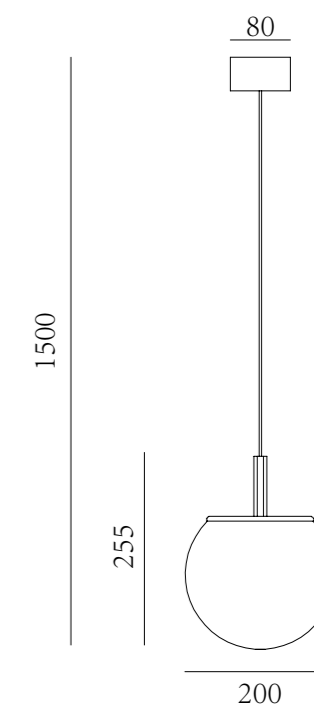

Color temperature 2200k-3000k

Simple texture, exquisite light effect, atmosphere color temperature adjustment, to provide the most subtle lighting requirements - REGARD

Portable rechargeable desk lamp, dimming by contact control (3000K)