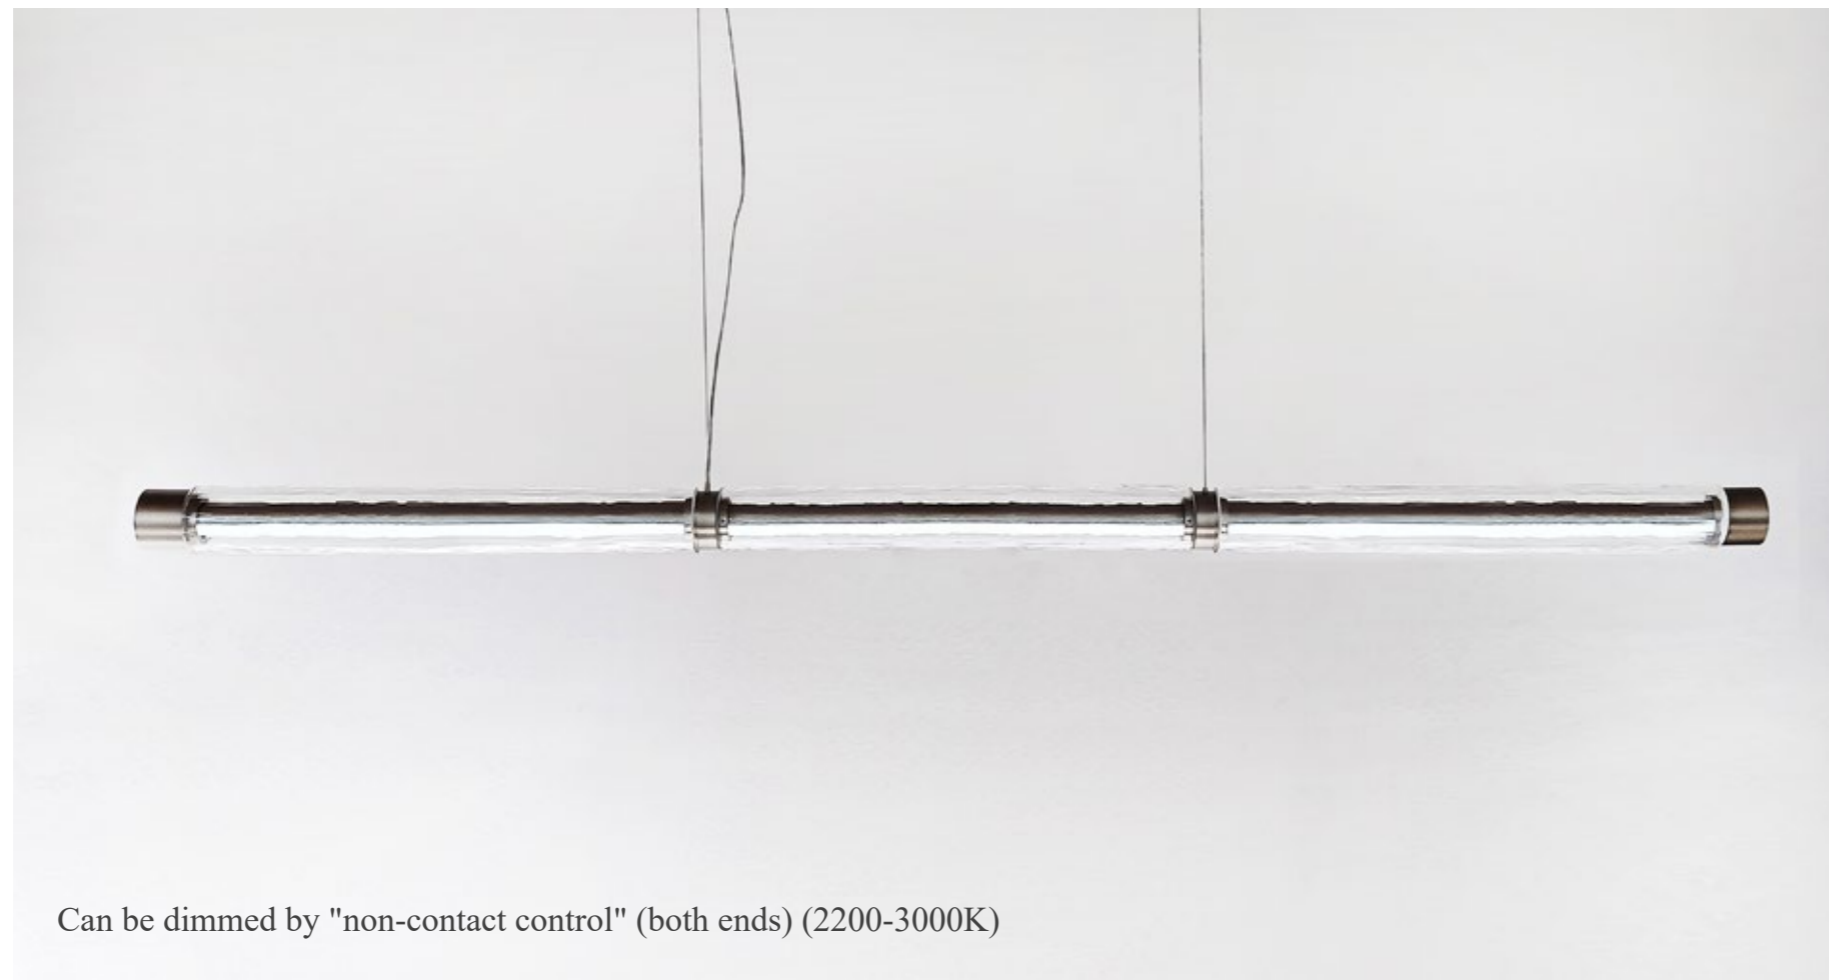

#### About REGARD

REGARD, a crystal art lighting brand, inherits the century old Swedish crystal technology. Each work of REGARD reflects the founder's carving of the texture of light and the dedication of manual crystal technology. REGARD is the only crystal art lighting brand in China with the integration of manual art crystal studio and lighting R & D and production. REGARD products cover modern functional lighting and engineering crystal installation art.