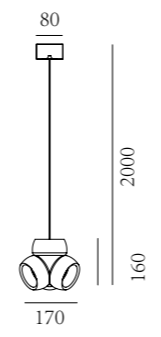

Color temperature 2200k-3000k

Simple texture, exquisite light effect, atmosphere color temperature adjustment, to provide the most subtle lighting requirements - REGARD

Portable rechargeable desk lamp, dimming by contact control (3000K)