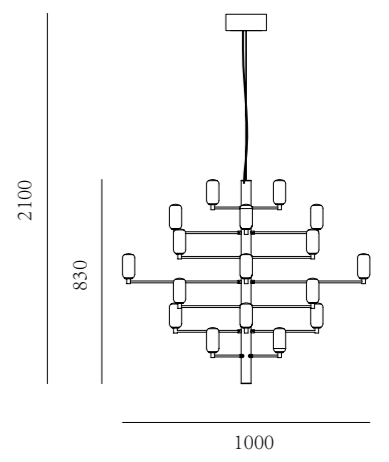

Can be dimmed by "non-contact control" (both ends) (2200-3000K)

The "contact control" can be used for up-down lighting and dimming, color temperature 3000K.

The "contact control" can be used for up-down lighting and dimming, color temperature 3000K.