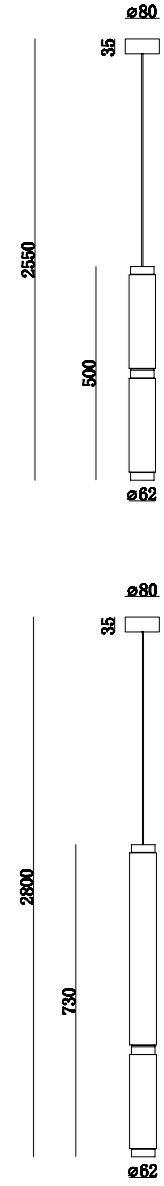

#### About REGARD

REGARD, a crystal art lighting brand, inherits the century old Swedish crystal technology. Each work of REGARD reflects the founder's carving of the texture of light and the dedication of manual crystal technology. REGARD is the only crystal art lighting brand in China with the integration of manual art crystal studio and lighting R & D and production. REGARD products cover modern functional lighting and engineering crystal installation art.