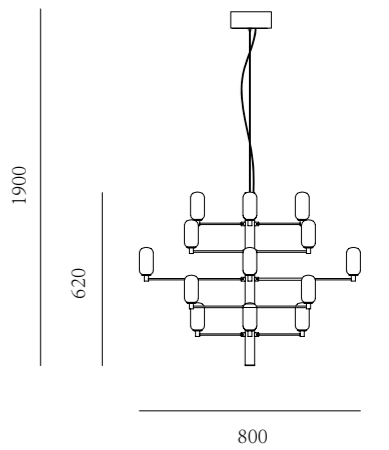

Can be dimmed by "non-contact control" (both ends) (2200-3000K)

The "contact control" can be used for up-down lighting and dimming, color temperature 3000K.

The "contact control" can be used for up-down lighting and dimming, color temperature 3000K.