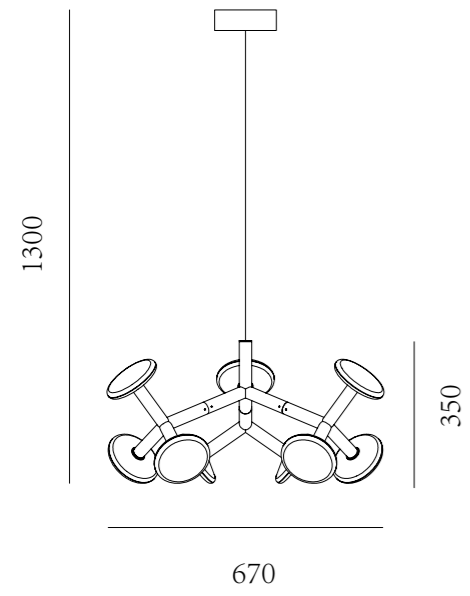

Can be dimmed by "non-contact control" (both ends) (2200-3000K)

The "contact control" can be used for up-down lighting and dimming, color temperature 3000K.

The "contact control" can be used for up-down lighting and dimming, color temperature 3000K.