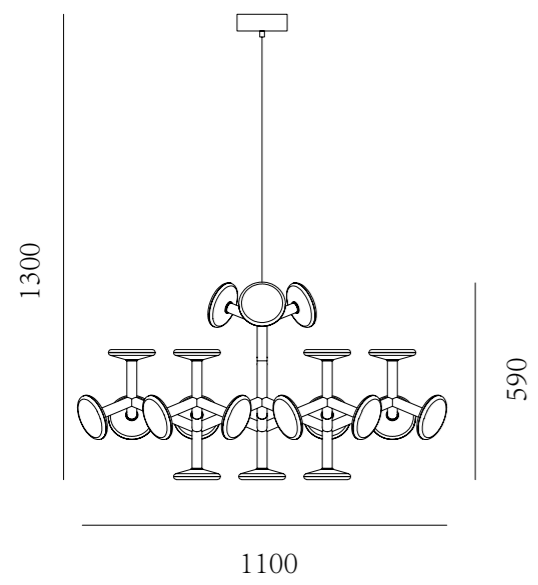

Can be dimmed by "non-contact control" (both ends) (2200-3000K)

The "contact control" can be used for up-down lighting and dimming, color temperature 3000K.

The "contact control" can be used for up-down lighting and dimming, color temperature 3000K.