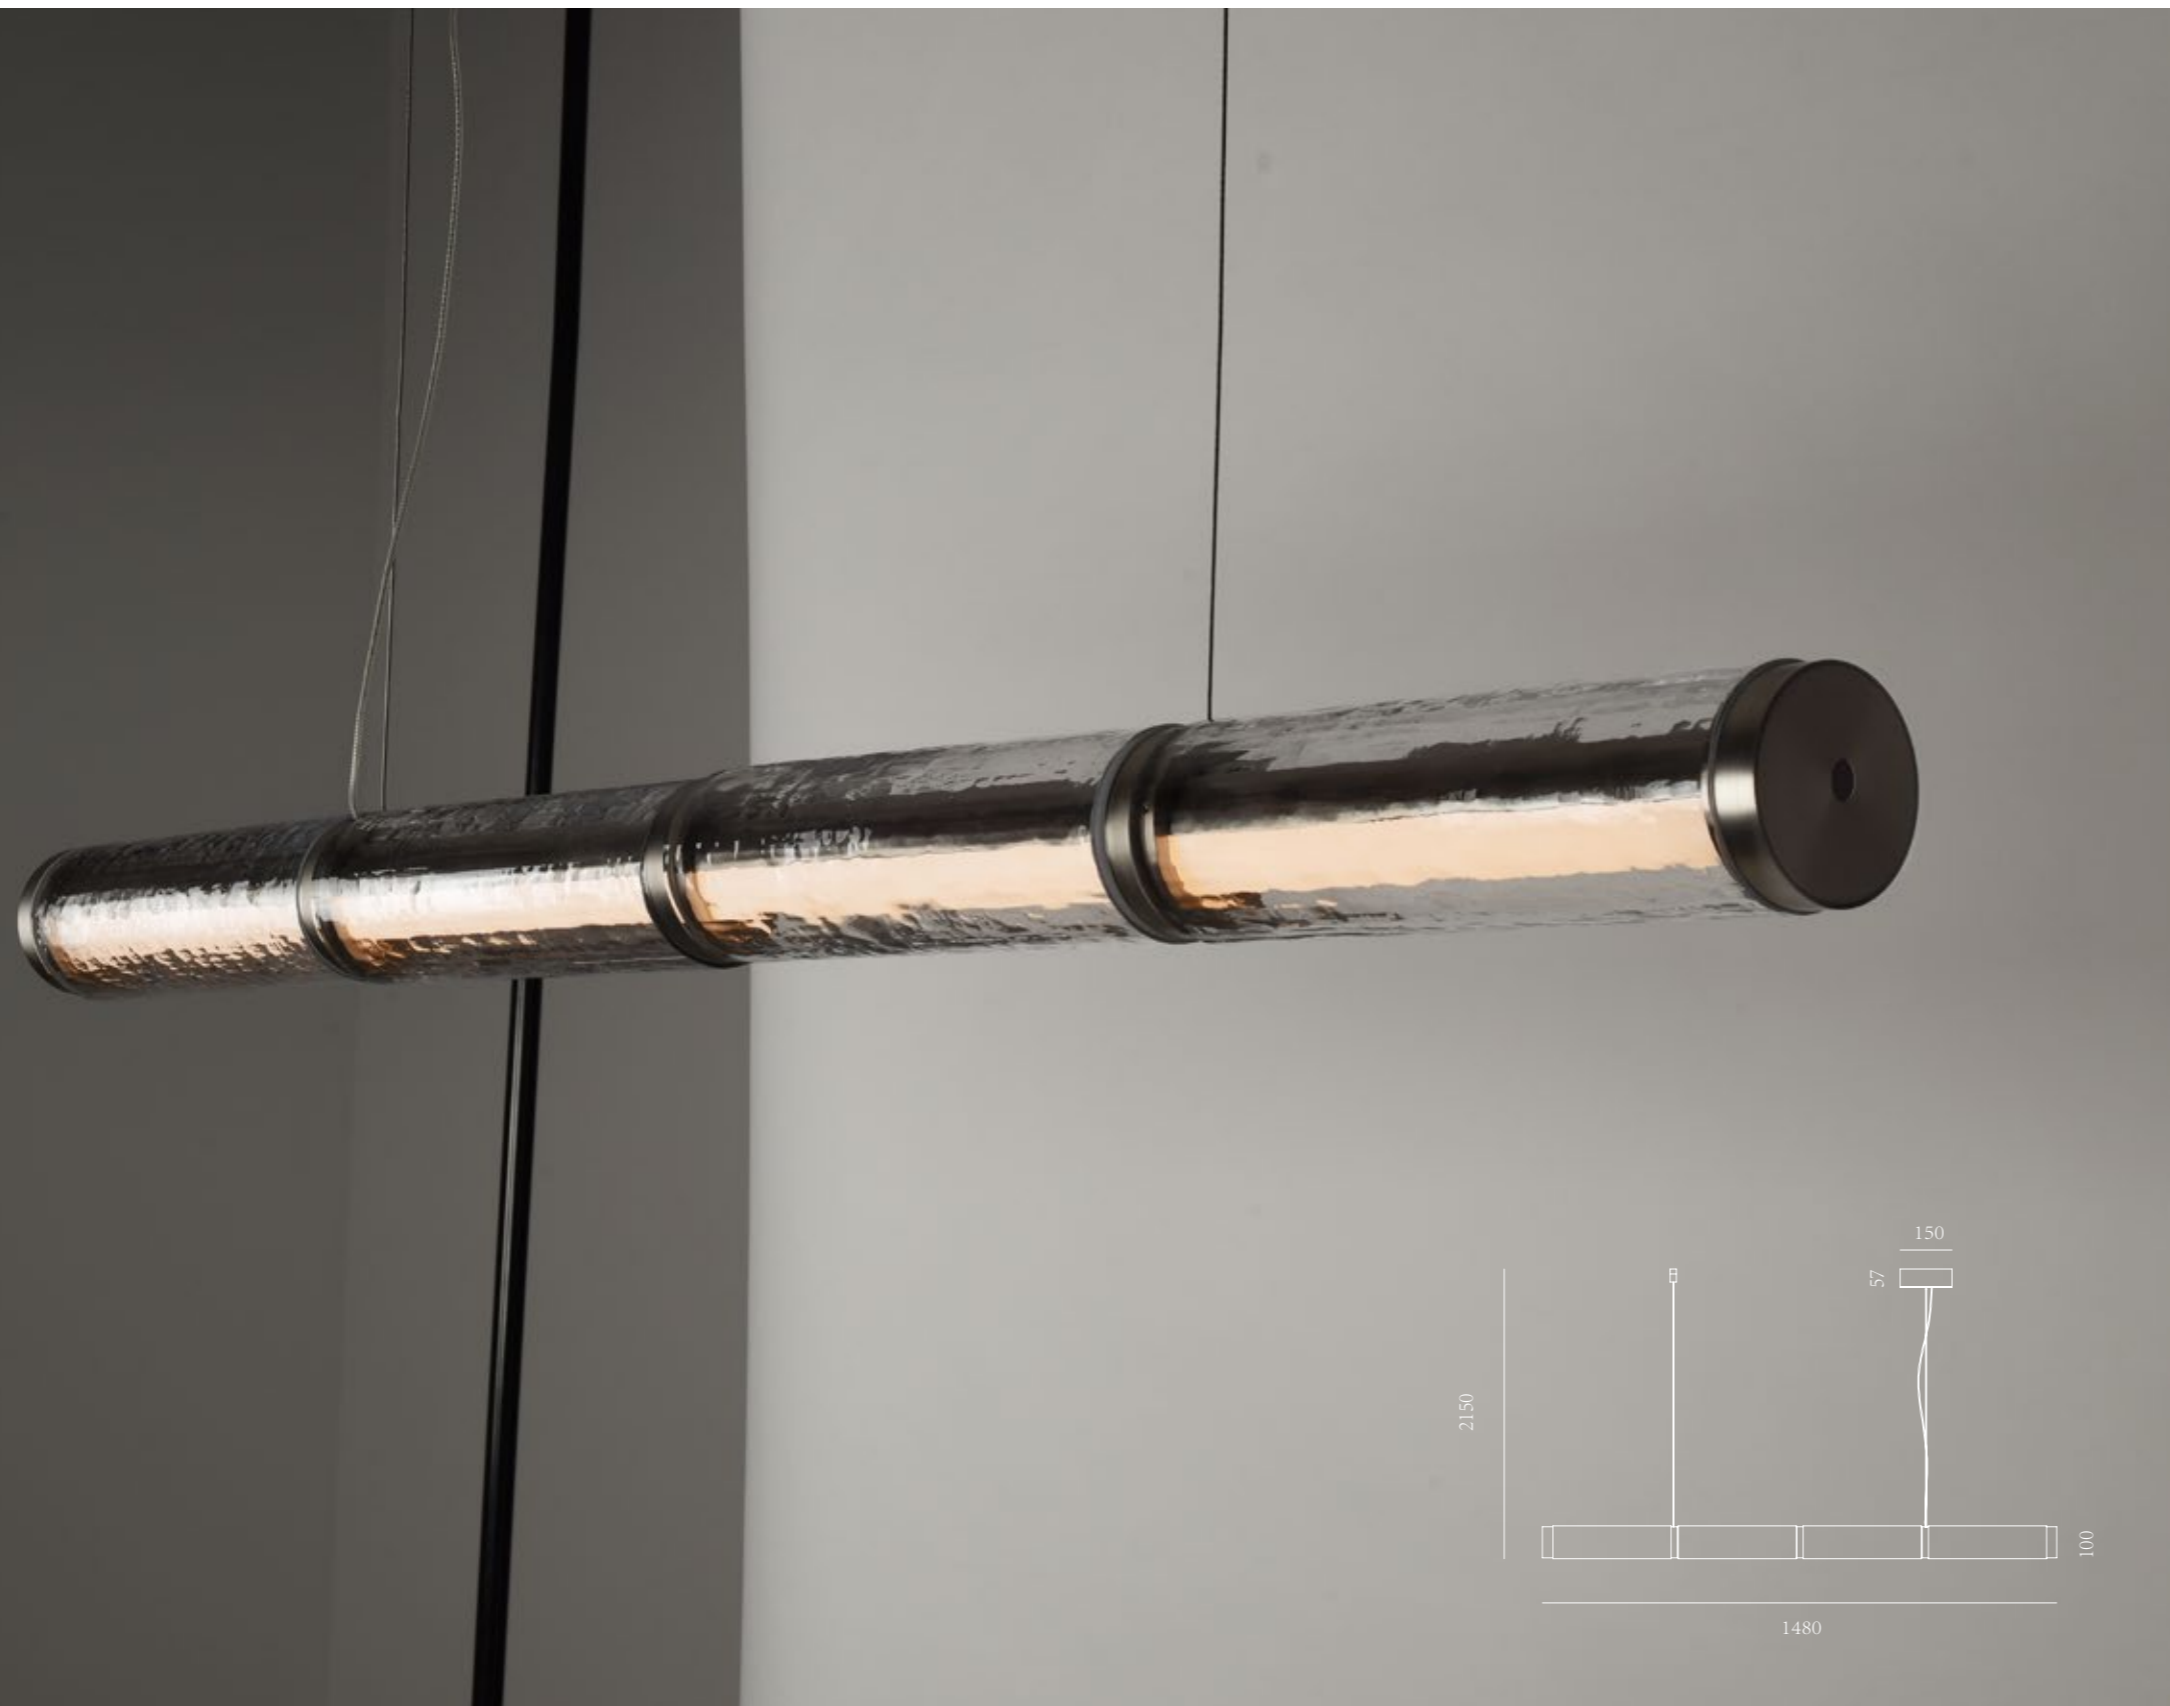

#### About REGARD

REGARD, a crystal art lighting brand, inherits the century old Swedish crystal technology. Each work of REGARD reflects the founder's carving of the texture of light and the dedication of manual crystal technology. REGARD is the only crystal art lighting brand in China with the integration of manual art crystal studio and lighting R & D and production. REGARD products cover modern functional lighting and engineering crystal installation art.