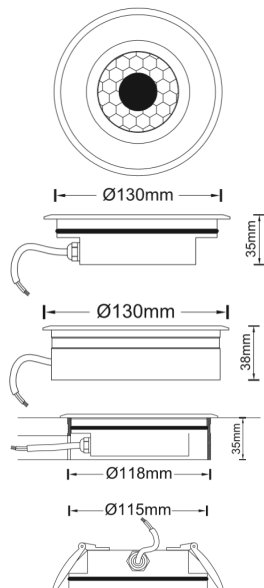

REGARD
SOLUTION LED

Encastrés ULTRA MINCES

6 W - 9 W - 12 W - 15 W

Dimensions:

6 W

9 W

12 W

15 W