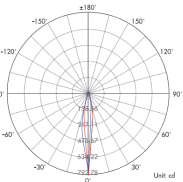

REGARD
SOLUTION LED

Encastrés éclairage latéral

Angle : 15°-25°-38°-45°-60°-120°

1.5 watts

IP 68

Light Distribution Curve (3000K,25°)

Lux distance Curve (3000K,25°)

2m	198.19 LUX	0.5m	0.5m
4m	49.55 LUX	1.1m	1.1m
6m	22.02 LUX	1.6m	1.6m
8m	12.39 LUX	2.1m	2.2m
10m	7.93 LUX	2.6m	2.7m
12m	5.51 LUX	3.2m	3.3m