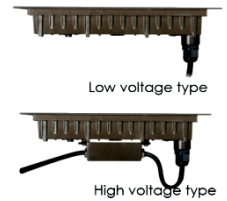

Silver Grey

Sanded Black

Dimensions:

Mounting sleeve 074#

Boite encastement:

Mounting sleeve characteristic

•The above picture – the supporting plate "A1" and "A2" are used for preventing deformation of the sleeve during the construction installation process.
•Please remove the supporting plate "A1" and "A2" from the mounting sleeve before the lamp installation.