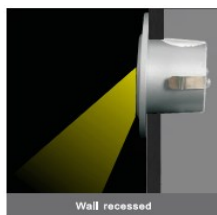

LT-001612

LT-001613

Wall recessed