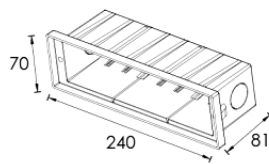

Dimensions:

Mounting sleeve 074#