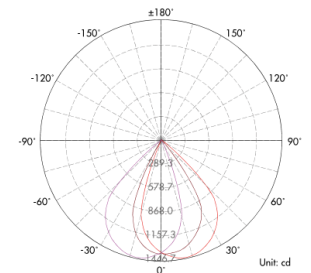

REGARD
SOLUTION LED

Encastrés Asymétrique 15x70°

36 watts

LT-003801

Dimensions:

Dimensions:

Illustration of downward asymmetrical light

Illustration of upward asymmetrical light

Code	LT-003801
Dimensions	ø 170 x 131 mm
LED	1 unité
couleur	2700 - 3000 - 4000 - 6000 K
IRC	> 80
Alimentation	AC 100-245 v / DC 24 volts
Protection	Class I /Classe III
Poids	4.1kg
Puissance	36 watts
Flux lumineux	1850-1950 lm (réflecteur blanc) - 1230 - 1300 lm (réflecteur noir)
Matériaux	Corps aluminium + cerclage en inox 316 + verre trempé
Marque de LED	CREE
Controller	-
Angle du faisceau	15° X 70 °
Protection IP	IP 67
Protection IK	IK 09
Capacité de charge	2000 kg
Accessoires	Corps en aluminium anodisé gris anthracite
Garantie	3 ans
Certificats	CE - ROHS