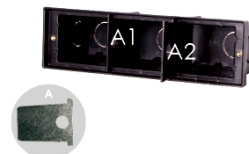

Silver Grey

Sanded Black

Dimensions:

Mounting sleeve 074#

Boite encastement:

Mounting sleeve characteristic

•The above picture – the supporting plate "A1" and "A2" are used for preventing deformation of the sleeve during the construction installation process.
•Please remove the supporting plate "A1" and "A2" from the mounting sleeve before the lamp installation.