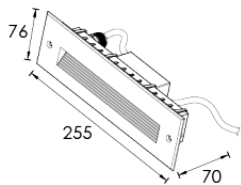

Silver Grey

Sanded Black

Dimensions:

Mounting sleeve 074#

Boite encastement:

Mounting sleeve characteristic

•The above picture – the supporting plate "A1" and "A2" are used for preventing deformation of the sleeve during the construction installation process.
•Please remove the supporting plate "A1" and "A2" from the mounting sleeve before the lamp installation.