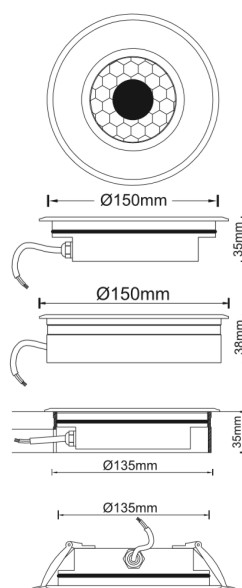

REGARD
SOLUTION LED

Encastrés ULTRA MINCES

6 W - 9 W - 12 W - 15 W

Dimensions:

6 W

9 W

12 W

15 W