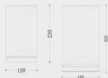

Size: 180*180*330mm

Bulb: CREE COB 25W 3000K

Size: 120*120*220mm

Bulb: CREE COB 3W 3000K

Material: aluminum+glass+acrylic
Color: coffee/gold

RG-D8300-L-1500

Size: L1500mm

Bulb: LED 2700K-5000K 24V 48W