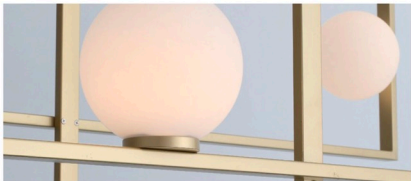

RG-D8148-5-1600

Size(mm):L1600*W685*H1050MM

Color: Black+White Golden+White

Material:Carbon steel+Glass

Bulb:LED G9 5*3W