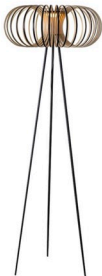

Material:Wood+metal

Bulb:LED 15W

RG-T8267

Size(mm):D390*H245MM

Color: Wood/black/white

Material:Wood+metal

Bulb:LED 10W 2800K

RG-DB265