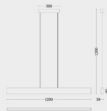

RG-D8301-900+3
RG-D8301-1200+6
RG-D8301-1500+6

Size: 900*38*85mm

Bulb: LED 15W+3W 3000K (with spot light)

Size: 1200*38*85mm

Bulb: LED 20W+6W 3000K (with spot light)

Size: 1500*38*85mm

Bulb: LED 24W+6W 3000K (with spot light)

Material: aluminum

Color: Whaki White/Whaki Grey