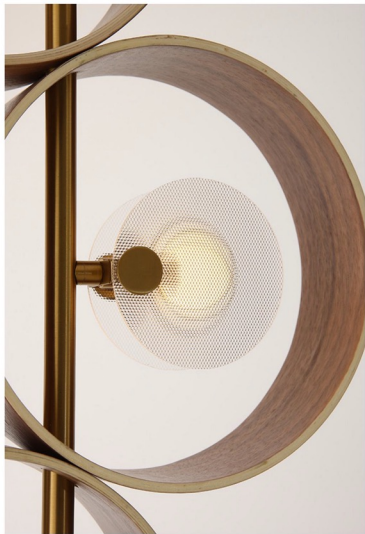

Bulb:G9 LED X14

RG-L8088-1

Size(mm):LampshadeD610*H300MM BaseD520MM

L1950*H2180MM

Color: White/Black

Material: Metal+Fabric

Bulb: E27*1

RG-B8273-260