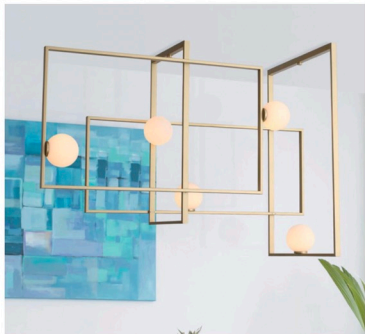

Material: Metal+Acrylic

Bulb: E27 1*6W

RG-D8142-260
Size(mm):260*H385mm
Color: Rose gold/Chrome
Material: Metal+Acrylic
Bulb: E14 1*5W

RG-T8142-260
Size(mm):260*H430mm

RG-L8142-400
Size(mm):D400*H1100-H1630MM
adjustable the high