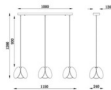

RG-D8239-3

Size(mm):L1150*W240*H210;Total high1200

Color: Matt brushed brass

Material:metal+acrylic

Bulb: LED 24V-3*6W-3000K