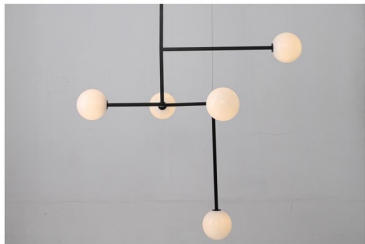

RG-D8216-9

Size(mm):D500*H2180

Color: Golden+white

Material:Steel+glass

Bulb: G9 3000KS X MAX 3W