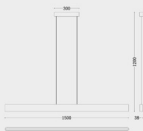

RG-D8303-900
RG-D8303-1200
RG-D8303-1500

Size: 900*62*46mm

Bulb: LED 15W 3000K

Size: 1200*62*46mm

Bulb: LED 20W 3000K

Size: 1500*62*46mm

Bulb: LED 24W 3000K

Material: aluminum

Color: Whaki White/Whaki Grey