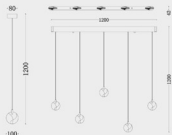

RG-D8233-1

Size: D100xH1200mm
Bulb: LED CREE 4000K 1W