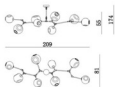

RG-D8080-8

Size(mm): L2090XW810XH550MM

Color: Black/Golden/Chrome+Clear

Material: Steel+glass

Bulb: E27X8