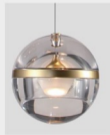

Pendant Lamp