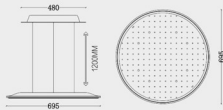

RG-D8305-695

Size: D695mm

Bulb: LED 40W 3000-6000K

Material: Carbon steel+Wood

Color: walnut+grey