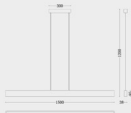

RG-D8301-900+3
RG-D8301-1200+6
RG-D8301-1500+6

Size: 900*38*85mm

Bulb: LED 15W+3W 3000K (with spot light)

Size: 1200*38*85mm

Bulb: LED 20W+6W 3000K (with spot light)

Size: 1500*38*85mm

Bulb: LED 24W+6W 3000K (with spot light)

Material: aluminum

Color: Whaki White/Whaki Grey