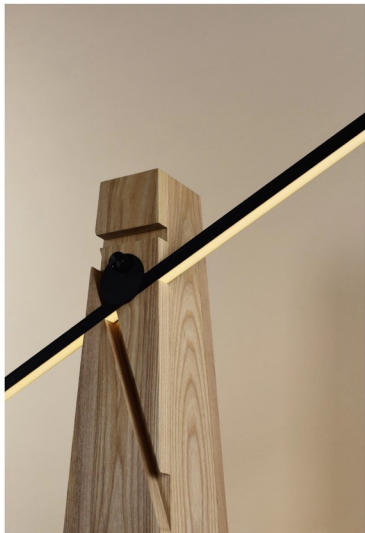

RG-L8251

Size(mm):L2022*W245*H1430MM

Color: walnut+black

Material:Wood+metal

Bulb: LED 21W 12V/3000K