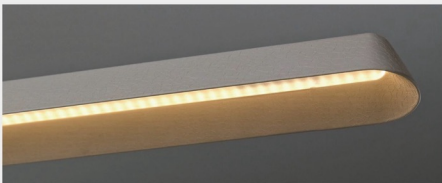

Size: 180*180*330mm

Bulb: CREE COB 25W 3000K

Size: 120*120*220mm

Bulb: CREE COB 3W 3000K

Material: aluminum+glass+acrylic
Color: coffee/gold

RG-D8300-L-1500

Size: L1500mm

Bulb: LED 2700K-5000K 24V 48W

Material: aluminum+PC

Color: chrome+white

RG-D8305-695

Size: D695mm

Bulb: LED 40W 3000-6000K

Material: Carbon steel+Wood

Color: walnut+grey

RG-D8303-900
RG-D8303-1200
RG-D8303-1500