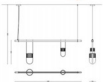

Bulb: G9 LED 4*3W

RG-D8192-5-1300

Size(mm):L1300*W130*H450MM

Color: Black+Blue

Material: Metal+Glass

Bulb: G9 LED 4*3W

RG-T8192

Size(mm):D200*H420MM