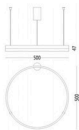

RG-DB260-500

Size(mm):D500*H47MM

Color: Golden+wood/Golden+Walnut

Material:metal+Wood

Bulb:LED 15W3000K