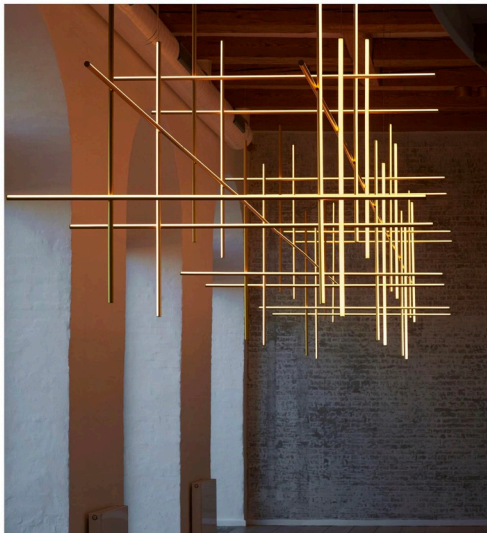

Bulb:E27*1

RG-X8205-9

Size(mm) L910*W910*H630mm

Color: Brushed brass

Material: Metal+silicone

Bulb: LED 41W3000K

RG-D8228-700

Size(mm):D700*H290MM