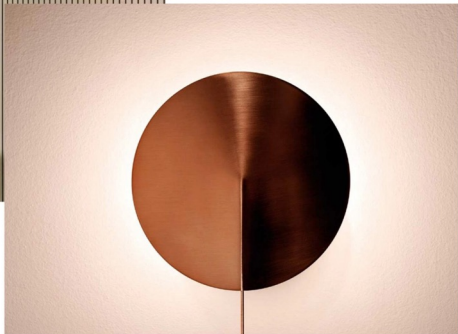

RG-BB263-200

Size(mm):Ø200mm*W100*H334MM

Color: Golden

Material: Metal

Bulb: COB 9V 3-7W 3000K