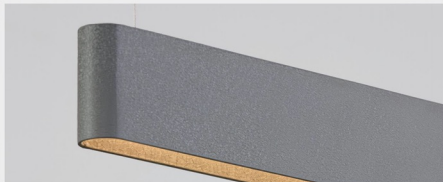

RG-D8301-900+3
RG-D8301-1200+6
RG-D8301-1500+6

Size: 900*38*85mm

Bulb: LED 15W+3W 3000K (with spot light)

Size: 1200*38*85mm

Bulb: LED 20W+6W 3000K (with spot light)

Size: 1500*38*85mm

Bulb: LED 24W+6W 3000K (with spot light)

Material: aluminum

Color: Whaki White/Whaki Grey