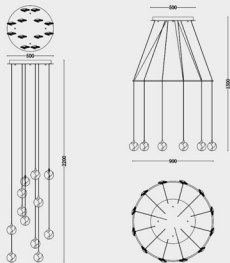

Size: L1200*W42*H1200mm
 Bulb: LED CREE 4000K 1W*5

**RG-D8233-10**

Size: L900*W240*H1200mm
 Bulb: LED CREE 4000K 1W*10

Material: metal+crystal
 Color: gold+matt Black

RG-D8233-12A

Material: metal+crystal Size: D900xH1500mm

Bulb: LED CREE 4000K 1W*12 Color: gold+matt Black

RG-D8233-12

Material: metal+crystal Size: D500*H2200mm

Bulb: LED CREE 4000K 1W*12 Color: gold+matt Black

RG-D8296-900/RG-D8296-1200
RG-D8296-1500

Size: L900*W60*H60MM, Total high1200