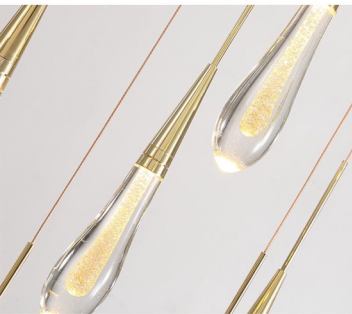

RG-D8197-22

Size(mm):D800*H3000MM

Color: clear+gold+white

Material: Metal+Glass

Bulb: LED22*5W