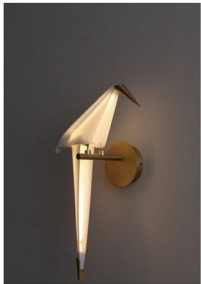

RG-T8222-1
Size(mm):Dia280*H540mm
Color: White+Black
Material: Metal+crystal glass
Bulb: LED 3000K 8W

RG-B8113-1B

Size(mm):L300*W180*H500mm

Color: Golden

Material:Acrylic+Metal

Bulb:LED BW