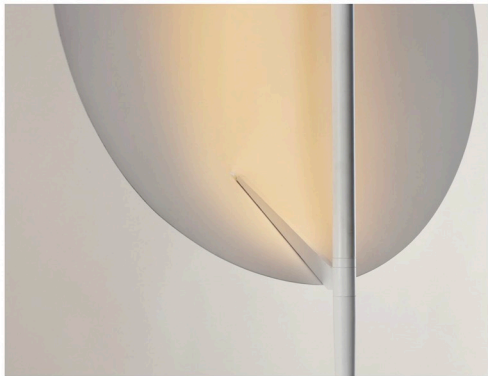

RG-L8263

Size(mm):L515*W136*H1950MM,BaseD280MM

Color: White

Material: Metal+cement base

Bulb: LED12V5W 3000K