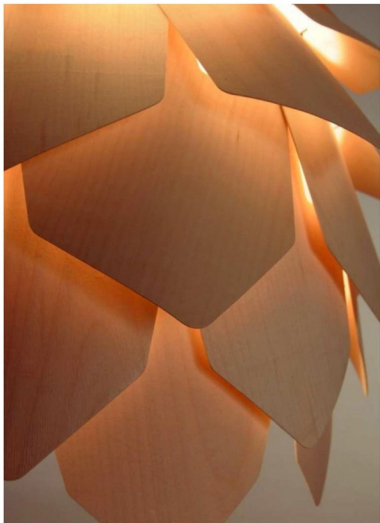

RG-D20029-650
Size(mm):650xH620MM
Color: Wooden
Material:Wood
Bulb: E27X1