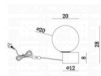

RG-T8108-1C-200

Size(mm):D200*H280mm

Color: Golden+White

Material:Carbon steel+Glass

Bulb:E14*1