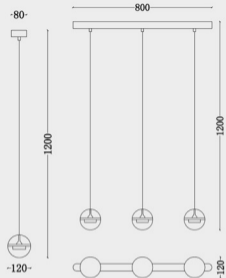

Pendant Lamp