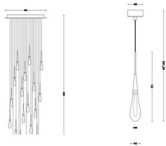

RG-D8197-22

Size(mm):D800*H3000MM

Color: clear+gold+white

Material: Metal+Glass

Bulb: LED22*5W