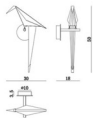

RG-B8113-1B

Size(mm):L300*W180*H500mm

Color: Golden

Material:Acrylic+Metal

Bulb:LED BW