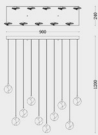

RG-D8233-10

Size: L900*W240*H1200mm
Bulb: LED CREE 4000K 1W*10