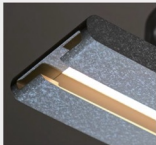

RG-D8306-900+3
RG-D8306-1200+5
RG-D8306-1500+5

Size: 900*120*150mm

Bulb: LED 18W 3000K (with 3 candlelights)

Size: 1200*120*150mm

Bulb: LED 26W 3000K (with 5 candlelights)

Size: 1500*120*150mm

Bulb: LED 32W 3000K (with 5 candlelights)

Material: aluminum+glass+Silicone

Color: Whaki Grey rust color