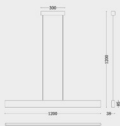

RG-D8303-900
RG-D8303-1200
RG-D8303-1500

Size: 900*62*46mm

Bulb: LED 15W 3000K

Size: 1200*62*46mm

Bulb: LED 20W 3000K

Size: 1500*62*46mm

Bulb: LED 24W 3000K

Material: aluminum

Color: Whaki White/Whaki Grey