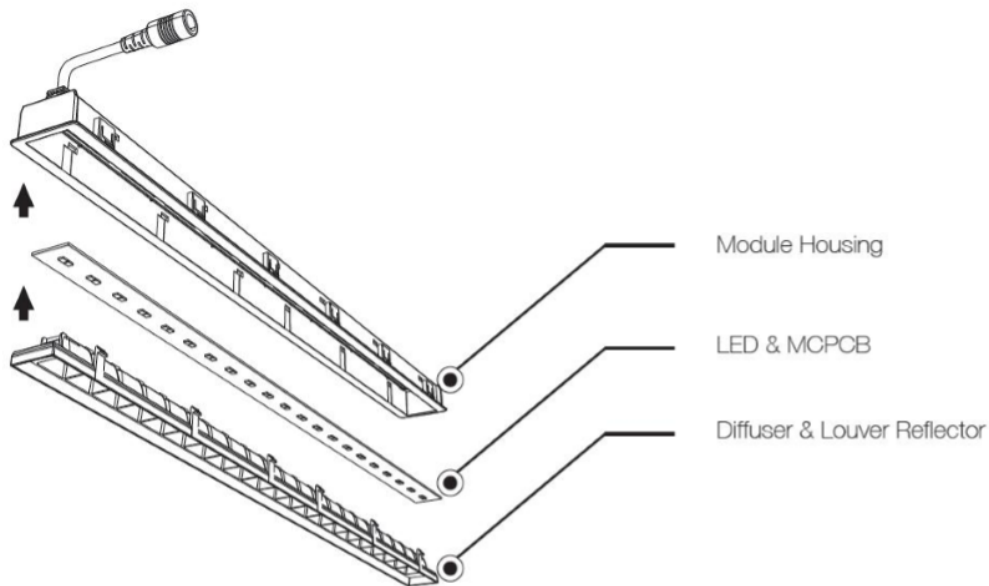

595 x 595 - 620 x 620 - 295 x 1 195 mm

LIGHT DISTRIBUTION

Modular Panel Light

Fluorescent Modular

Flat LED Panel

Optics design:

REGARD
SOLUTION LED

Panneau LED