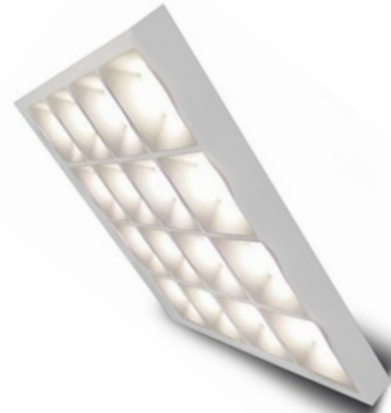

36 w - 595 x 595 mm

Dimensions:

REGARD
SOLUTION LED

Panneau LED

IP 40

36 w - 72 w

110 lm/w

600 x 600 - 300 x 1 200 - 600 x 1 200 mm