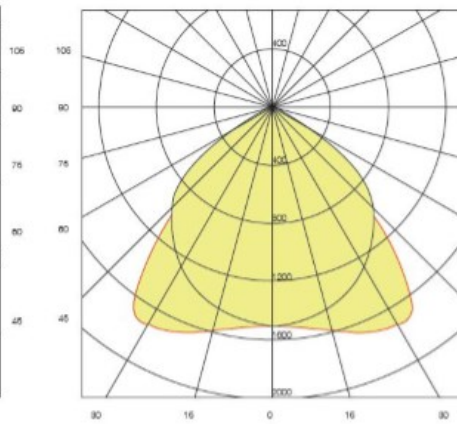

595 x 595 - 620 x 620 - 295 x 1 195 mm

LIGHT DISTRIBUTION

Modular Panel Light

Fluorescent Modular

Flat LED Panel

Optics design:

REGARD
SOLUTION LED

Panneau LED