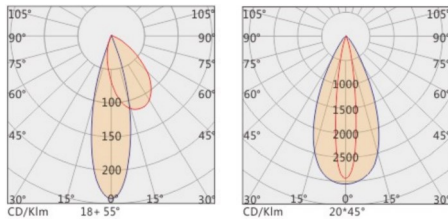

REGARD
SOLUTION LED

Luminaire type wall washer

350 - 510 - 1 000 mm

De 6 à 48 watts

Dimensions:

RGBW 4

RGBW 3

OSRAM
LED TECHNOLOGY INCLUDED
EPISTAR