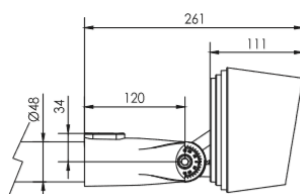

REGARD
SOLUTION LED

Spots série V3

Puissance 15 - 20 watts

Angles : 3.5° - 12° - 20° - 30° - 10 x 70°

Dimensions:

Support type A

Support type B

Support type C

Ø poteau 67 - 325 mm Ep >= 4 mm

Ø poteau 168 - 268 mm

Support type D

Support type E

Support type F

Spots série V3

Puissance 15 - 20 watts

Angles : 3.5° - 12° - 20° - 30° - 10 x 70°