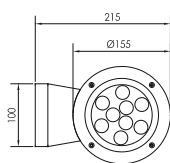

Dimensions: