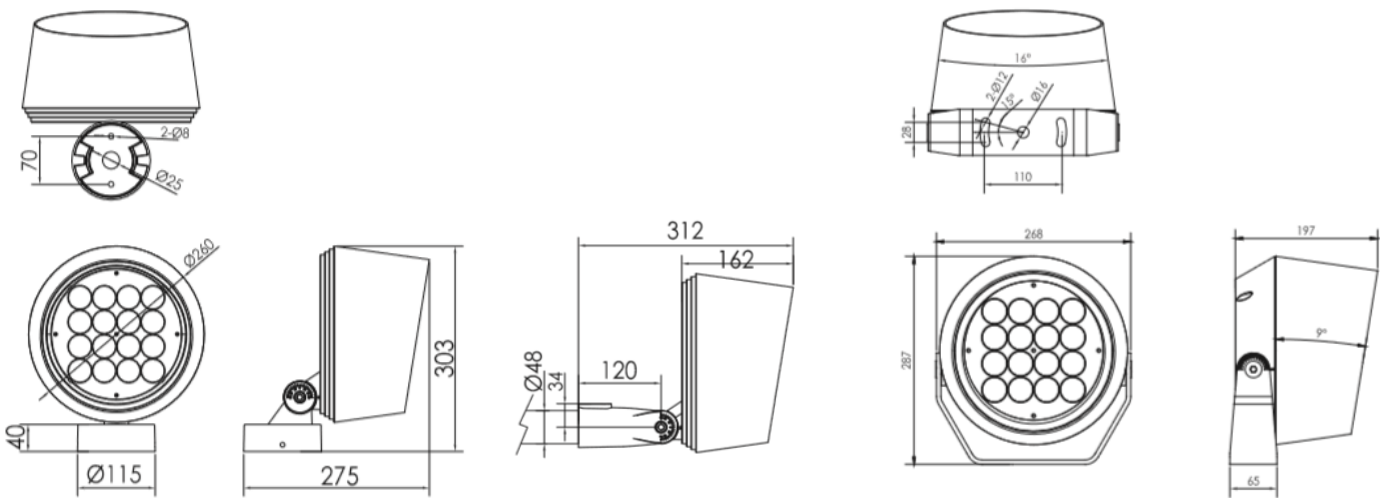

Spots série V3

Puissance 60 - 100 watts

Angles : 3.5° - 12° - 20° - 30° - 10 x 70°

Dimensions:

Support type A

Support type B

Support type C

Ø poteau 67 - 325 mm Ep >= 4 mm