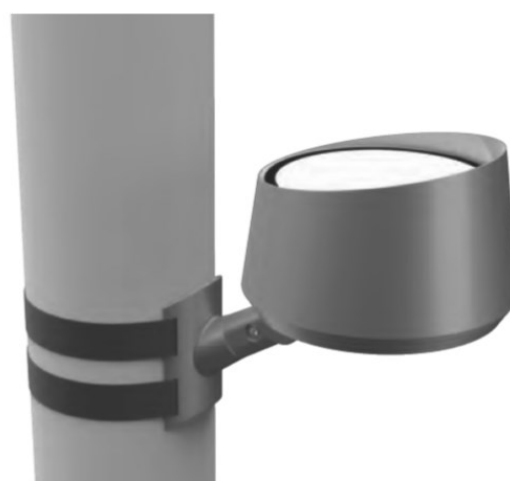

Support type D

Ø poteau 168 - 268 mm

Support type E

Spots série V3

Puissance 60 - 100 watts

Angles : 3.5° - 12° - 20° - 30° - 10 x 70°

Support type D

Support type E