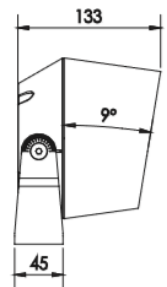

Dimensions:

Support type C