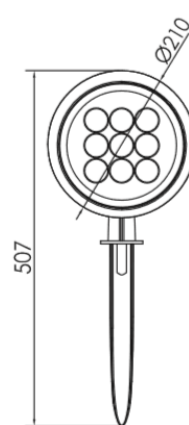

Puissance 35 - 60 watts

Angles : 3.5° - 12° - 20° - 30° - 10 x 70°

Dimensions:

Support type A

Support type B

Support type C

Ø poteau 67 - 325 mm Ep >= 4 mm

Support type D

Ø poteau 168 - 268 mm

Support type E

Support type F

Spots série V3

Puissance 35 - 60 watts

Angles : 3.5° - 12° - 20° - 30° - 10 x 70°

Support type D

Support type E