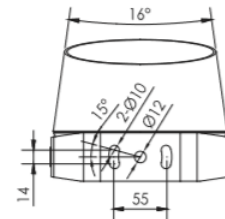

Ø poteau 67 - 325 mm Ep >= 4 mm

Ø poteau 168 - 268 mm

Support type D

Support type E

Support type F

Spots série V3

Puissance 15 - 20 watts

Angles : 3.5° - 12° - 20° - 30° - 10 x 70°

Puissance 22 - 30 watts

Angles : 3.5° - 12° - 20° - 30° - 10 x 70°

Dimensions:

Support type A

Support type B

Support type C

Ø poteau 67 - 325 mm Ep >= 4 mm

Support type D