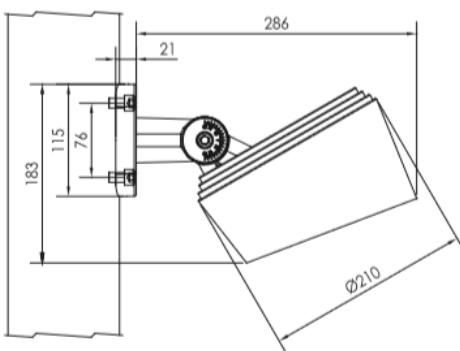

Puissance 35 - 60 watts

Angles : 3.5° - 12° - 20° - 30° - 10 x 70°

Dimensions:

Support type A

Support type B

Support type C

Ø poteau 67 - 325 mm Ep >= 4 mm

Support type D

Ø poteau 168 - 268 mm

Support type E

Support type F

Spots série V3

Puissance 35 - 60 watts

Angles : 3.5° - 12° - 20° - 30° - 10 x 70°

Support type D

Support type E