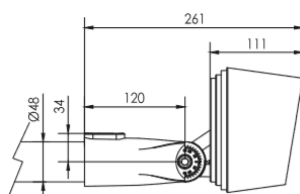

REGARD
SOLUTION LED

Spots série V3

Puissance 15 - 20 watts

Angles : 3.5° - 12° - 20° - 30° - 10 x 70°

Dimensions:

Support type A

Support type B

Support type C

Ø poteau 67 - 325 mm Ep >= 4 mm

Ø poteau 168 - 268 mm

Support type D

Support type E

Support type F

REGARD
SOLUTION LED

Spots sur patère série V3

Puissance 12 - 20 - 22 - 30 - 35 - 45 - 60 - 75watts