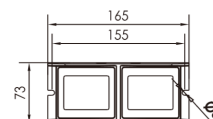

Code garantie 2 ans	LT-002921	LT-002922	LT-003843	LT-003844
Code garantie 5 ans	LT-002921-5	LT-002922-5	LT-003843-5	LT-003844-5
Dimensions	Voir ci-dessus			
LED	1 unité	1 unité	8 unités	8 unités
couleur	Monochrome	RGBW	Monochrome	RGBW
Alimentation	DC 24 v - AC 100-240 v		AC 100-240 v - DC 24 v	DC 24 v
Contrôle	-	DMX512	-	DMX512
Puissance nominale	3 watts	5 watts	20 watt	
Matériaux	Corps aluminium + verre trempé			
Marque de LED	CREE			
couleur de peinture	Gris anthracite			
Angle du faisceau	2 x 120°		8 x 120°	
Protection IP	IP 65			
Température	-25 ° / + 50°			
Certificats	CE - ROHS