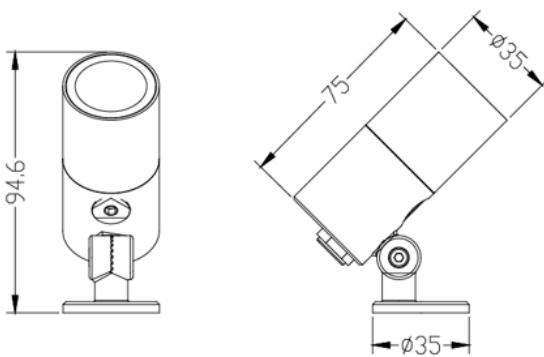

REGARD
SOLUTION LED

Spots série V3

Puissance 6 watts

Angles : 8°-12.5°-20°-30°-40°-60°-15x30°-10x60°-15x60°-15x25°

Prolongateur :

Dimensions :

Type A

Round-meshed grill	
Honeycomb grill	
Honeycomb glass	
Anti-glare shield	