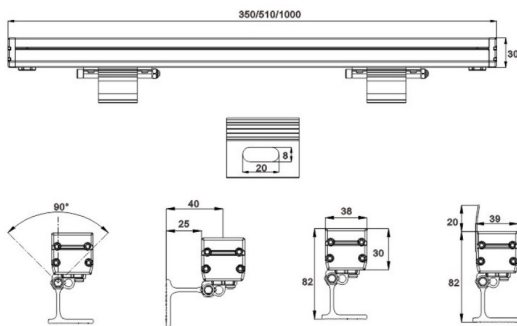

REGARD
SOLUTION LED

Luminaire type wall washer

350 - 510 - 1 000 mm

De 6 à 48 watts

Dimensions:

RGBW 4

RGBW 3

OSRAM
LED TECHNOLOGY INCLUDED
EPISTAR