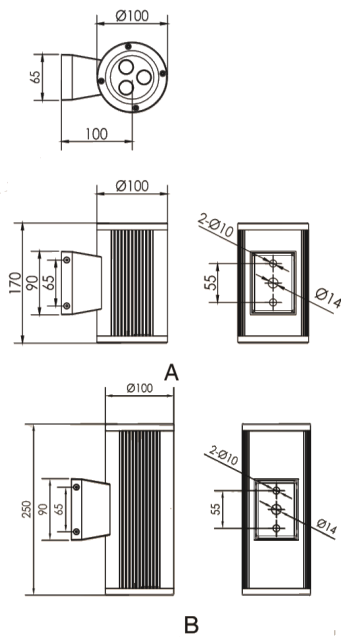

REGARD
SOLUTION LED

Appliques série V1 - HAUT & BAS

De 8 à 16 watts

5° - 12,5° - 15° - 20° - 30° - 45°

Dimensions:

Code garantie 2 ans	LT-000621	LT-000622
Code garantie 5 ans	LT-000621-5	LT-000622-5
Dimensions	voir schéma	
LED	6 unités	6 unités
couleur	W, NW, WW	
Alimentation	AC 100-240 volts	
Poids	-	-
Puissance nominale	16 watts	8 watts
Matériaux	Corps aluminium + verre trempé	
Marque de LED	CREE	CREE
couleur de peinture	Gris anthracite	
Angle du faisceau	5° - 12,5° - 20° - 30° - 45°	
Protection IP	IP 66	IP 66
Température ambiante	-25° C à + 50° C	-25° C à + 50° C
Certificats	CE - ROHS	CE - ROHS