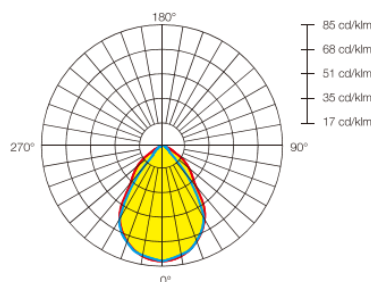

REGARD
SOLUTION LED

Luminaire mural

5 w - IP65

Dimensions:

Photométrie:

Output lumens: 78.88 lm

Distance	Average illuminanc	Diameter
1m	47.56, 81.28 lx	143.41 cm
2m	11.89, 20.32 lx	286.83 cm
3m	5.285, 9.031 lx	430.24 cm
4m	2.973, 5.080 lx	573.65 cm
5m	1.903, 3.251 lx	717.07 cm