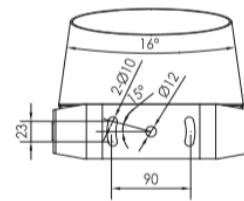

Puissance 35 - 60 watts

Angles : 3.5° - 12° - 20° - 30° - 10 x 70°

Dimensions:

Support type A

Support type B

Support type C

Ø poteau 67 - 325 mm Ep >= 4 mm

Support type D