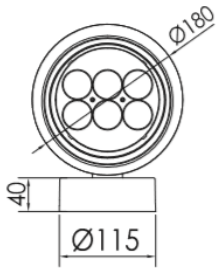

Spots série V3

Puissance 12 - 15 - 30 watts

Angles : 2.6° - 3.5° - 12° - 15° - 20° - 30° - 15x60° - 10x70° - 5x20°

Type B	Type C	Type D
Type E	Type F	Type G
	AVL Dia of pole(67–325)mm T ≥ 4	AVL Dia of pole(168–268)mm

Ø poteau 67 - 325 mm Ep >= 4 mm

Ø poteau 168 - 268 mm

Support type D

Support type E

Support type F

Spots série V3

Puissance 15 - 20 watts

Angles : 3.5° - 12° - 20° - 30° - 10 x 70°

Puissance 22 - 30 watts

Angles : 3.5° - 12° - 20° - 30° - 10 x 70°

Dimensions:

Support type A

Support type B

Support type C

Ø poteau 67 - 325 mm Ep >= 4 mm

Support type D