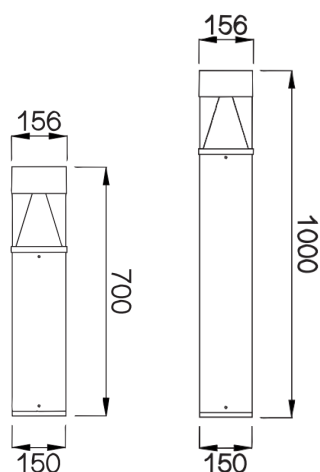

Borne extérieure

15 watts / 20 watts