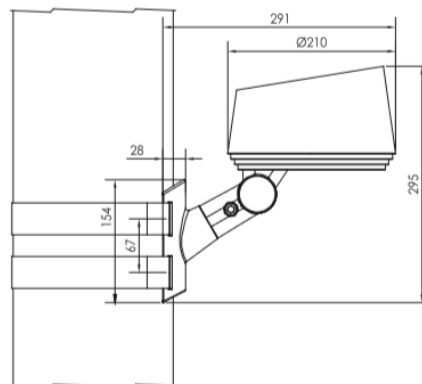

Puissance 35 - 60 watts

Angles : 3.5° - 12° - 20° - 30° - 10 x 70°

Dimensions:

Support type A

Support type B

Support type C

Ø poteau 67 - 325 mm Ep >= 4 mm

Support type D