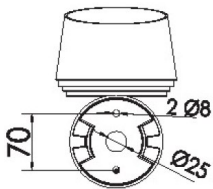

Dimensions:

Support type C