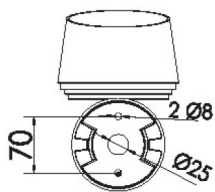

Dimensions: