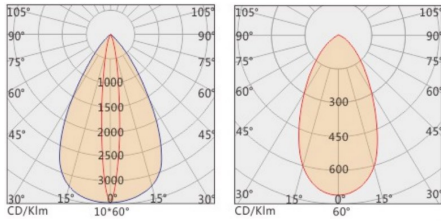

REGARD
SOLUTION LED

Luminaire type wall washer

350 - 510 - 1 000 mm

De 6 à 48 watts

Dimensions:

RGBW 4

RGBW 3

OSRAM
LED TECHNOLOGY INCLUDED
EPISTAR