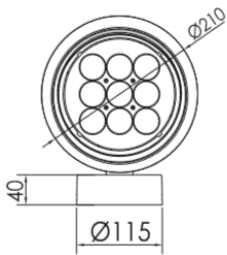

Spots série V3

Puissance 12 - 15 - 30 watts

Angles : 2.6° - 3.5° - 12° - 15° - 20° - 30° - 15x60° - 10x70° - 5x20°

Type B	Type C	Type D
Type E	Type F	Type G
	AVL Dia of pole(67–325)mm T ≥ 4	AVL Dia of pole(168–268)mm

Puissance 22 - 30 watts

Angles : 3.5° - 12° - 20° - 30° - 10 x 70°

Dimensions:

Support type A

Support type B

Support type C

Ø poteau 67 - 325 mm Ep >= 4 mm

Support type D

Puissance 35 - 60 watts

Angles : 3.5° - 12° - 20° - 30° - 10 x 70°

Dimensions:

Support type A

Support type B

Support type C

Ø poteau 67 - 325 mm Ep >= 4 mm

Support type D