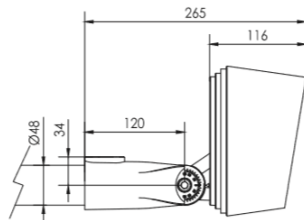

Ø poteau 67 - 325 mm Ep >= 4 mm

Ø poteau 168 - 268 mm

Support type D

Support type E

Support type F

Spots série V3

Puissance 15 - 20 watts

Angles : 3.5° - 12° - 20° - 30° - 10 x 70°

Puissance 22 - 30 watts

Angles : 3.5° - 12° - 20° - 30° - 10 x 70°

Dimensions:

Support type A

Support type B

Support type C

Ø poteau 67 - 325 mm Ep >= 4 mm

Support type D