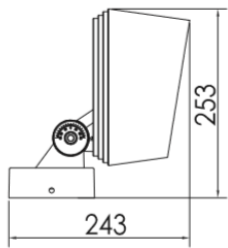

Puissance 35 - 60 watts

Angles : 3.5° - 12° - 20° - 30° - 10 x 70°

Dimensions:

Support type A

Support type B

Support type C

Ø poteau 67 - 325 mm Ep >= 4 mm

Support type D