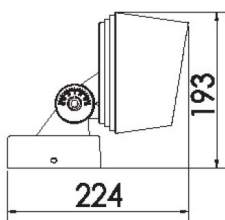

Dimensions:

Support type C