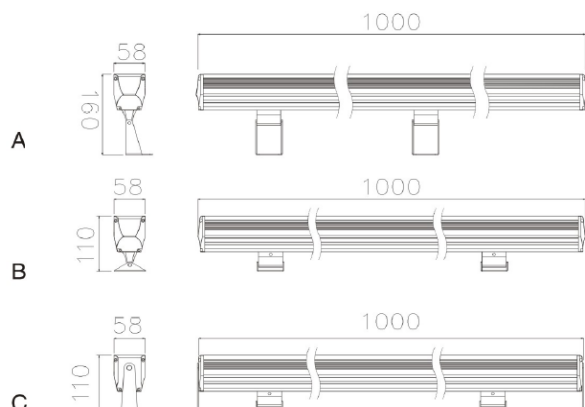

Luminaire type wall washer série V1

REGARD
SOLUTION LED

Lg 500 - 1 000 mm

De 36 à 72 watts

RGBW 4 en

RGBW 3 en

Code	LT-002226-5	LT-002227-5	LT-002228-5	LT-002229-5
Dimensions	L: 1000 mm x l: 58mm x h:(type A: 160 mm),(type B: 110 mm),(type C: 110 mm)		L: 500 mm x l: 58mm x h:(type A: 160 mm),(type B: 110 mm),(type C: 110 mm)	
LED	18 unités	18 unités	9 unités	9 unités
couleur	RGB 3 en 1	RGBW 4 en 1	RGB 3 en 1	RGBW 4 en 1
Couleur et flux lumineux	Rouge 620-630 nm - 45,7 lm/w	Rouge 620-630 nm - 45,7 lm/w	Rouge 620-630 nm - 45,7 lm/w	Rouge 620-630 nm - 45,7 lm/w
	Vert 520-535 nm - 87,4 lm/w	Vert 520-535 nm - 87,4 lm/w	Vert 520-535 nm - 87,4 lm/w	Vert 520-535 nm - 87,4 lm/w
	Bleu 450-465 nm - 13,9 lm/w	Bleu 450-465 nm - 13,9 lm/w	Bleu 450-465 nm - 13,9 lm/w	Bleu 450-465 nm - 13,9 lm/w
	-	blanc 3700 K ou 5700 K	blanc 3700 K ou 5700 K	blanc 3700 K ou 5700 K
Alimentation	DC 36 v - AC 100/240 v	DC 36 v - AC 100/240 v	DC 36 v - AC 100/240 v	DC 36 v - AC 100/240 v
Protocole de commande	DMX 512	DMX 512	DMX 512	DMX 512
Puissance nominale	54 watts	72 watts	27 watts	36 watts
Matériaux	Corps aluminium + verre trempé			
Marque de LED	CREE	CREE	CREE	CREE
couleur de peinture	Gris anthracite			
Angle du faisceau	20° - 25°			
Protection IP	IP 66			
Température ambiante	-25° C à + 50° C	-25° C à + 50° C	-25° C à + 50° C	-25° C à + 50° C
Certificats	CE - ROHS	CE - ROHS	CE - ROHS	CE - ROHS