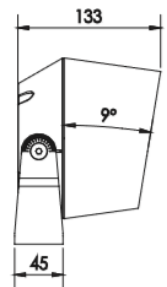

Support type C

Dimensions: