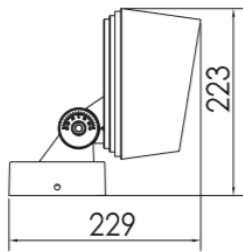

Puissance 22 - 30 watts

Angles : 3.5° - 12° - 20° - 30° - 10 x 70°

Dimensions:

Support type A

Support type B

Support type C

Ø poteau 67 - 325 mm Ep >= 4 mm

Support type D