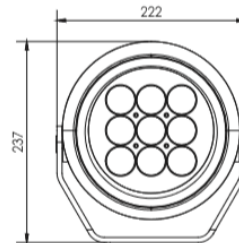

Spots série V3

Puissance 12 - 15 - 30 watts

Angles : 2.6° - 3.5° - 12° - 15° - 20° - 30° - 15x60° - 10x70° - 5x20°

Type B	Type C	Type D
Type E	Type F	Type G
	AVL Dia of pole(67–325)mm T ≥ 4	AVL Dia of pole(168–268)mm

Puissance 22 - 30 watts

Angles : 3.5° - 12° - 20° - 30° - 10 x 70°

Dimensions:

Support type A

Support type B

Support type C

Ø poteau 67 - 325 mm Ep >= 4 mm

Support type D

Ø poteau 168 - 268 mm

Support type E

Support type F

Spots série V3

Puissance 22 - 30 watts

Angles : 3.5° - 12° - 20° - 30° - 10 x 70°

Support type D

Support type E

Puissance 35 - 60 watts

Angles : 3.5° - 12° - 20° - 30° - 10 x 70°

Dimensions:

Support type A

Support type B

Support type C

Ø poteau 67 - 325 mm Ep >= 4 mm

Support type D