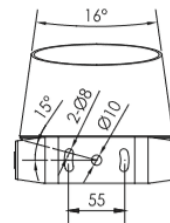

Dimensions:

Support type C