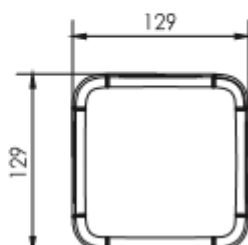

Dimensions: