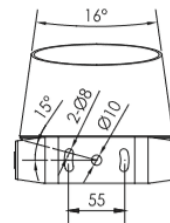

Dimensions: