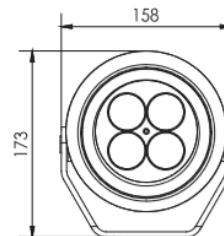

REGARD
SOLUTION LED

Spots série V3

Puissance 3-10-15-30-45-50 w

2000-2400-2700-3000-4000-6000-R-G-B-A-RGBW

- **6 dimensions**

ø 25 - 35 - 50 - 82 - 108 - 147 mm

- **6 puissances**

3 - 10 - 15 - 30 - 45 - 50 w

Spots série V3

Puissance 12 - 15 - 30 watts

Angles : 2.6° - 3.5° - 12° - 15° - 20° - 30° - 15x60° - 10x70° - 5x20°

Type B	Type C	Type D
Type E	Type F	Type G
	AVL Dia of pole(67–325)mm T ≥ 4	AVL Dia of pole(168–268)mm

REGARD
SOLUTION LED

Spots série V3

Puissance 15 - 20 watts

Angles : 3.5° - 12° - 20° - 30° - 10 x 70°

Dimensions:

Support type A

Support type B

Support type C

Ø poteau 67 - 325 mm Ep >= 4 mm

Ø poteau 168 - 268 mm

Support type D

Support type E

Support type F

REGARD
SOLUTION LED

Spots sur patère série V3

Puissance 12 - 20 - 22 - 30 - 35 - 45 - 60 - 75watts