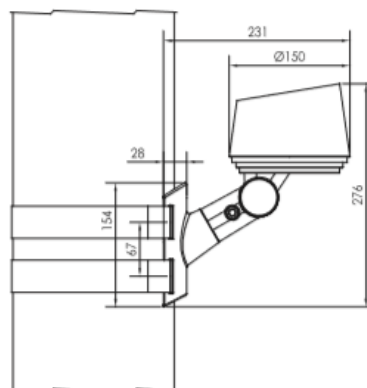

Ø poteau 67 - 325 mm Ep >= 4 mm

Ø poteau 168 - 268 mm

Support type D

Support type E

Support type F

Spots série V3

Puissance 15 - 20 watts

Angles : 3.5° - 12° - 20° - 30° - 10 x 70°