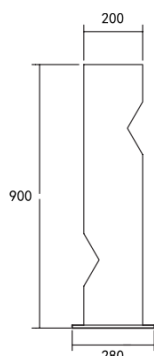

Code	LT-004179	LT-004180
Puissance en Watts	8 watts	16 watts
couleur en K	3000 K - 6500 K	3000 K - 6500 K
Couleur extérieur	Gris foncé - Argent	Gris foncé - Argent
Hauteur	450 mm	900 mm
Matériaux	Fonte d'aluminium	Fonte d'aluminium
Alimentation	AC 220- 240 v	AC 220 - 240 v
Flux lumineux	880 lm	1 760 lm
Angle de diffusion	145 °	145°
Protection IK	IK 09	IK 09
Protection IP	IP 65	IP 65
Garantie	5 ANS	5 ANS
Certification	CE - RoHS	CE - RoHS