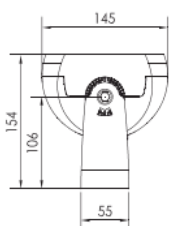

Dimensions: