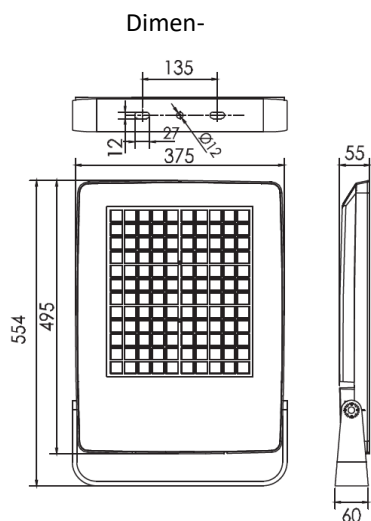

REGARD
SOLUTION LED

Projecteurs extérieur série V3

De 150 watts à 225 watts

Code garantie 2 ans	LT-002631	LT-002630
Code garantie 2 ans - IK 10	LT-002631-IK10	LT-002630-IK10
Code garantie 5 ans	LT-002631-5	LT-002630-5
Code garantie 5 ans - IK 10	LT-002631-IK10	LT-002630-IK10
Dimensions	Voir ci-dessus	
LED	90 unités	120 unités
couleur	RGB	
Alimentation	DC 36 volts	
Classement IK	IK 06 - IK 10 en option	IK 06 - IK 10 en option
Puissance nominale	185 watts	225 watts
Matériaux	Corps en aluminium + verre trempé (polycarbonate pour version IK 10)	
Marque de LED	CREE	CREE
couleur de peinture	Gris anthracite	
Angle du faisceau	5° - 12,5° - 20° - 30° - 60° - 12x30° - 10x 60°	
Protection IP	IP 66	IP 66
Température ambiante	-25° C à + 50° C	-25° C à + 50° C
Certificats	CE - ROHS	CE - ROHS