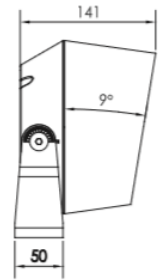

Puissance 22 - 30 watts

Angles : 3.5° - 12° - 20° - 30° - 10 x 70°

Dimensions:

Support type A

Support type B

Support type C

Ø poteau 67 - 325 mm Ep >= 4 mm

Support type D