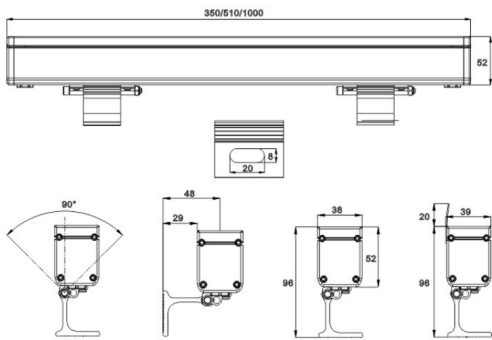

REGARD
SOLUTION LED

Luminaire type wall washer

350 - 510 - 1 000 mm

De 6 à 48 watts

Dimensions:

RGBW 4

RGBW 3

OSRAM
LED TECHNOLOGY INCLUDED
EPISTAR