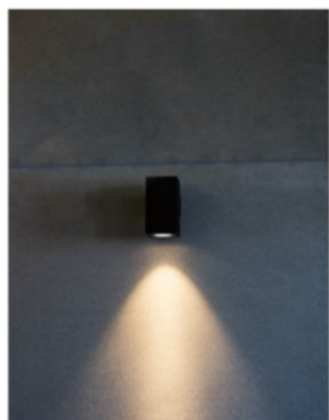

REGARD
SOLUTION LED

Appliques

1 x 18 - 2 x 12 watts

12° - 18° - 32°

LT-003028

LT-003029

Coloris :

Dimensions :