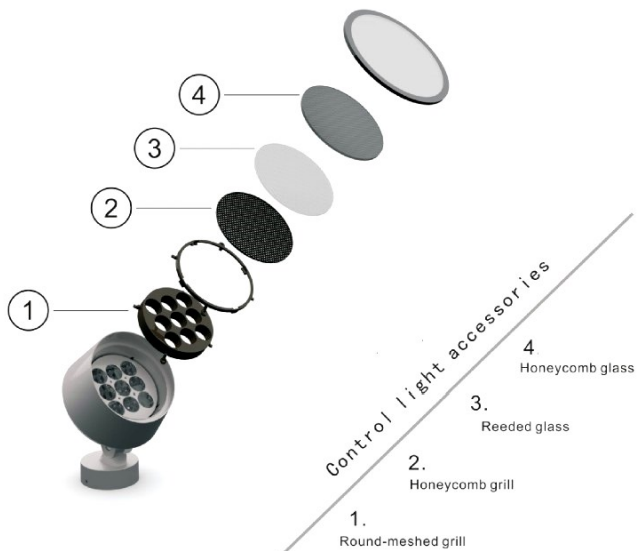

Accessoires :