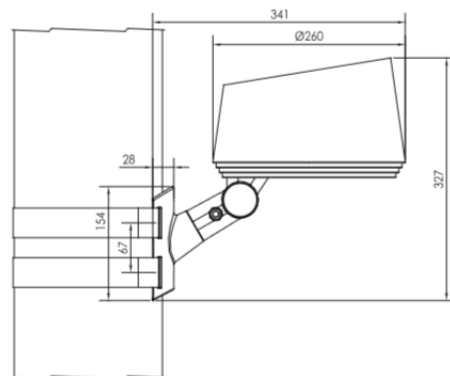

Spots série V3

Puissance 60 - 100 watts

Angles : 3.5° - 12° - 20° - 30° - 10 x 70°

Dimensions:

Support type A

Support type B

Support type C

Ø poteau 67 - 325 mm Ep >= 4 mm

Support type D

Ø poteau 168 - 268 mm

Support type E

Spots série V3

Puissance 60 - 100 watts

Angles : 3.5° - 12° - 20° - 30° - 10 x 70°

Support type D

Support type E