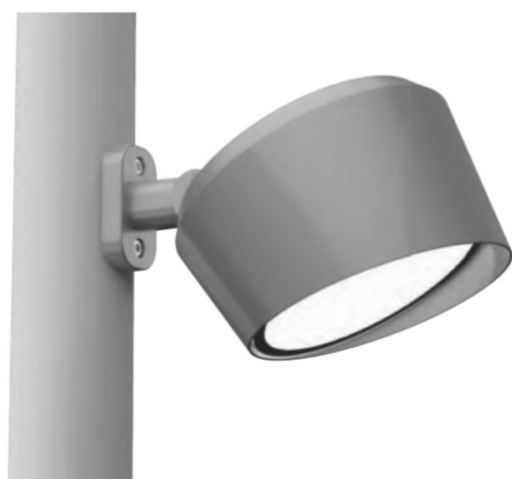

Support type D

Ø poteau 168 - 268 mm

Support type E

Spots série V3

Puissance 60 - 100 watts

Angles : 3.5° - 12° - 20° - 30° - 10 x 70°

Support type D

Support type E