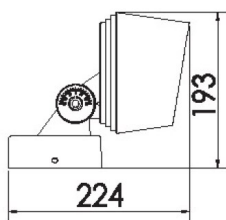

Dimensions: