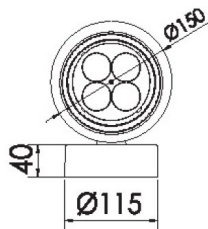

REGARD
SOLUTION LED

Spots série V3

Puissance 15 - 20 watts

Angles : 3.5° - 12° - 20° - 30° - 10 x 70°

Dimensions:

Support type A

Support type B

Support type C

Ø poteau 67 - 325 mm Ep >= 4 mm

Ø poteau 168 - 268 mm

Support type D

Support type E

Support type F

Spots série V3

Puissance 15 - 20 watts

Angles : 3.5° - 12° - 20° - 30° - 10 x 70°