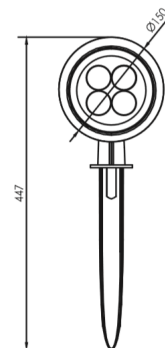

Spots série V3

Puissance 12 - 15 - 30 watts

Angles : 2.6° - 3.5° - 12° - 15° - 20° - 30° - 15x60° - 10x70° - 5x20°

Type B	Type C	Type D
Type E	Type F	Type G
	AVL Dia of pole(67–325)mm T ≥ 4	AVL Dia of pole(168–268)mm

Ø poteau 67 - 325 mm Ep >= 4 mm

Ø poteau 168 - 268 mm

Support type D

Support type E

Support type F

REGARD
SOLUTION LED

Spots sur patère série V3

Puissance 12 - 20 - 22 - 30 - 35 - 45 - 60 - 75watts

REGARD
SOLUTION LED

Spots série V3

Puissance 15 - 20 watts

Angles : 3.5° - 12° - 20° - 30° - 10 x 70°

Dimensions:

Support type A

Support type B

Support type C

Ø poteau 67 - 325 mm Ep >= 4 mm

Ø poteau 168 - 268 mm

Support type D

Support type E

Support type F

Spots série V3

Puissance 15 - 20 watts

Angles : 3.5° - 12° - 20° - 30° - 10 x 70°