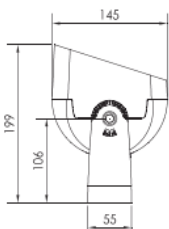

Dimensions: