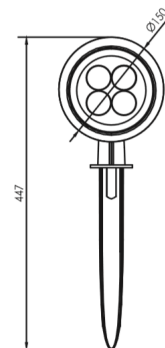

REGARD
SOLUTION LED

Spots série V3

Puissance 3-10-15-30-45-50 w

2000-2400-2700-3000-4000-6000-R-G-B-A-RGBW

- **6 dimensions**

ø 25 - 35 - 50 - 82 - 108 - 147 mm

- **6 puissances**

3 - 10 - 15 - 30 - 45 - 50 w

Spots série V3

Puissance 12 - 15 - 30 watts

Angles : 2.6° - 3.5° - 12° - 15° - 20° - 30° - 15x60° - 10x70° - 5x20°

Type B	Type C	Type D
Type E	Type F	Type G
	AVL Dia of pole(67–325)mm T ≥ 4	AVL Dia of pole(168–268)mm

REGARD
SOLUTION LED

Spots série V3

Puissance 15 - 20 watts

Angles : 3.5° - 12° - 20° - 30° - 10 x 70°

Dimensions:

Support type A

Support type B

Support type C

Ø poteau 67 - 325 mm Ep >= 4 mm

Ø poteau 168 - 268 mm

Support type D

Support type E

Support type F

REGARD
SOLUTION LED

Spots sur patère série V3

Puissance 12 - 20 - 22 - 30 - 35 - 45 - 60 - 75watts