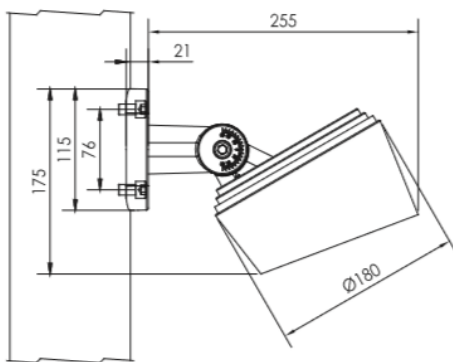

Puissance 22 - 30 watts

Angles : 3.5° - 12° - 20° - 30° - 10 x 70°

Dimensions:

Support type A

Support type B

Support type C

Ø poteau 67 - 325 mm Ep >= 4 mm

Support type D

Ø poteau 168 - 268 mm

Support type E

Support type F

Spots série V3

Puissance 22 - 30 watts

Angles : 3.5° - 12° - 20° - 30° - 10 x 70°

Support type D

Support type E