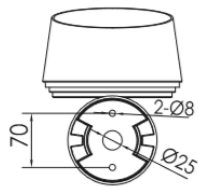

Ø poteau 67 - 325 mm Ep >= 4 mm

Ø poteau 168 - 268 mm

Support type D

Support type E

Support type F

Spots série V3

Puissance 15 - 20 watts

Angles : 3.5° - 12° - 20° - 30° - 10 x 70°

Puissance 22 - 30 watts

Angles : 3.5° - 12° - 20° - 30° - 10 x 70°

Dimensions:

Support type A

Support type B

Support type C

Ø poteau 67 - 325 mm Ep >= 4 mm

Support type D