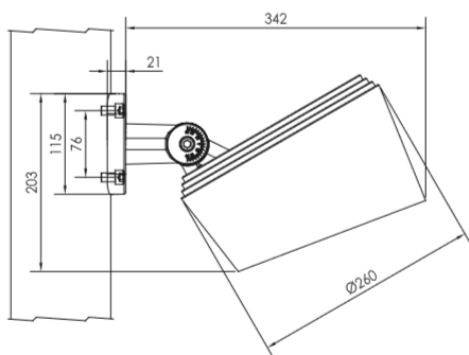

Spots série V3

Puissance 12 - 15 - 30 watts

Angles : 2.6° - 3.5° - 12° - 15° - 20° - 30° - 15x60° - 10x70° - 5x20°

Type B	Type C	Type D
Type E	Type F	Type G
	AVL Dia of pole(67–325)mm T ≥ 4	AVL Dia of pole(168–268)mm

Spots série V3

Puissance 60 - 100 watts

Angles : 3.5° - 12° - 20° - 30° - 10 x 70°

Dimensions:

Support type A

Support type B

Support type C

Ø poteau 67 - 325 mm Ep >= 4 mm

Support type D

Ø poteau 168 - 268 mm

Support type E

Spots série V3

Puissance 60 - 100 watts

Angles : 3.5° - 12° - 20° - 30° - 10 x 70°

Support type D

Support type E