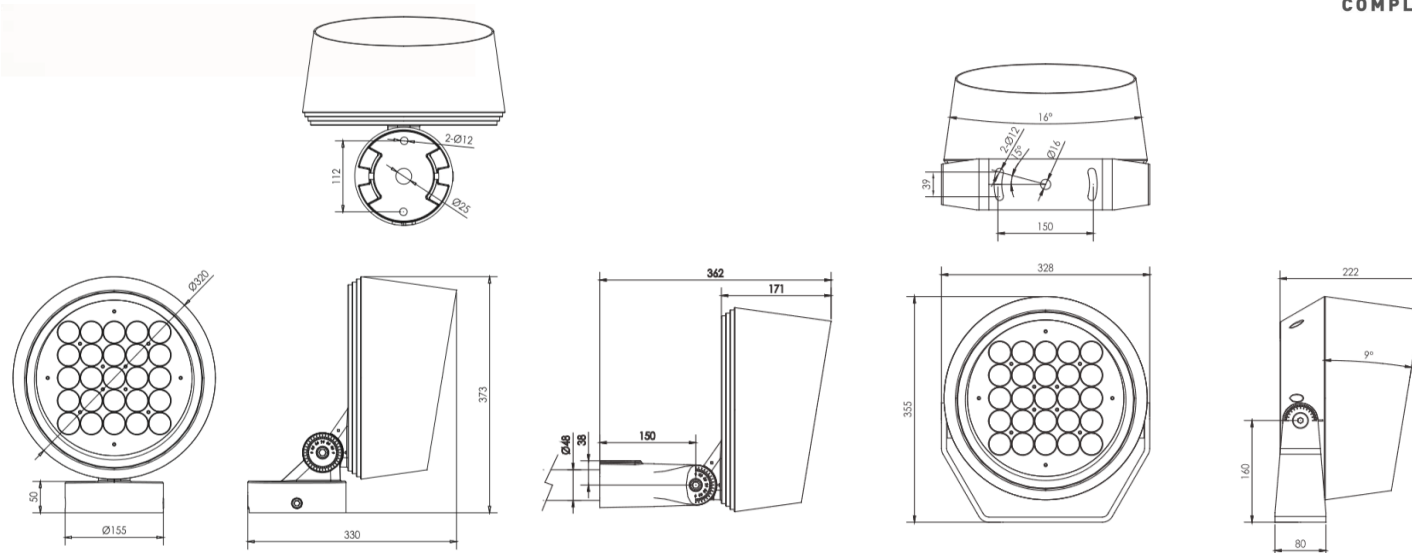

Support type B

Support type C

Dimensions:

Support type A