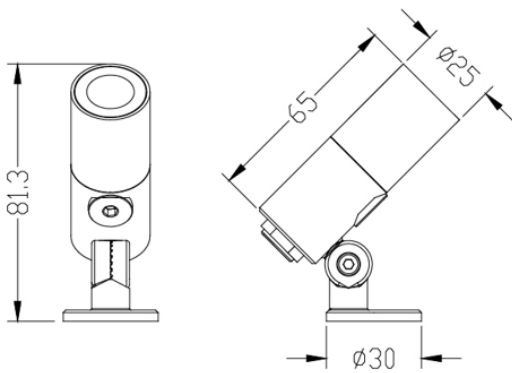

REGARD
SOLUTION LED

Spots série V3

Puissance 3 watts

Angles : 20°-30°-45°-60°-25x45°

Prolongateur :

Dimensions :

Type A

Round-meshed grill	
Honeycomb grill	
Honeycomb glass	
Anti-glare shield	