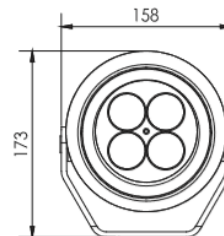

Spots série V3

Puissance 12 - 15 - 30 watts

Angles : 2.6° - 3.5° - 12° - 15° - 20° - 30° - 15x60° - 10x70° - 5x20°

Type B	Type C	Type D
Type E	Type F	Type G
	AVL Dia of pole(67–325)mm T ≥ 4	AVL Dia of pole(168–268)mm

Ø poteau 67 - 325 mm Ep >= 4 mm

Ø poteau 168 - 268 mm

Support type D

Support type E

Support type F

REGARD
SOLUTION LED

Spots sur patère série V3

Puissance 12 - 20 - 22 - 30 - 35 - 45 - 60 - 75watts

REGARD
SOLUTION LED

Spots série V3

Puissance 15 - 20 watts

Angles : 3.5° - 12° - 20° - 30° - 10 x 70°

Dimensions:

Support type A

Support type B

Support type C

Ø poteau 67 - 325 mm Ep >= 4 mm

Ø poteau 168 - 268 mm

Support type D

Support type E

Support type F

Spots série V3

Puissance 15 - 20 watts

Angles : 3.5° - 12° - 20° - 30° - 10 x 70°