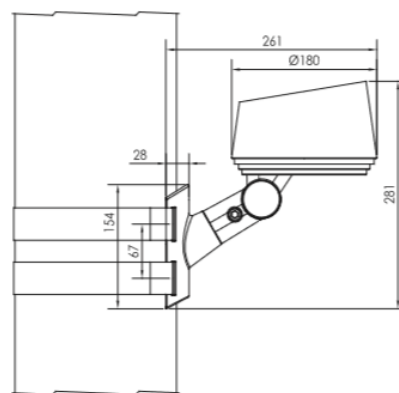

Puissance 22 - 30 watts

Angles : 3.5° - 12° - 20° - 30° - 10 x 70°

Dimensions:

Support type A

Support type B

Support type C

Ø poteau 67 - 325 mm Ep >= 4 mm

Support type D