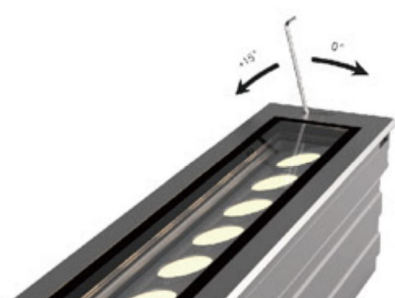

REGARD
SOLUTION LED

Luminaire type wall washer

20 watts - 30 watts

300 mm

Dimensions:

Code garantie 3 ans	LT-004215	LT-004216	LT-004217	LT-004218
Code garantie 5 ans	LT-004215-5	LT-004216-5	LT-004217-5	LT-004218-5
Puissance	20 watts	30 watts	20 watts	30 watts
LED	5 unités	5 unités	5 unités	5 unités
Marque de LED	CREE	CREE	OSRAM	OSRAM
Alimentation	AC 100-240V	AC 100-240V	AC 100-240V	AC 100-240V
couleur	W-NW-WW	W-NW-WW	RGBW	RGBW
Mode de contrôle	CC / DALI / 0-10V	CC / DALI / 0-10V	DMX 512	DMX 512
Matériaux	Corps aluminium + verre trempé			
Angle du faisceau	8° 12° 20° 30° 45° 60° 10°x 70° 5°x 20°	3,5° 6° 12° 20° 30° 45°60° 10°x70° 5°x20°	15° 20° 30° 10° x 30° 10° x 60°	8° 15° 20° 30° 10° x 30° 10° x 60°
couleur extérieure	Inox	Inox	Inox	Inox
Protection IP	IP 68	IP 68	IP 68	IP 68
Température ambiante	-25° C à + 50 ° C	-25° C à + 50 ° C	-25° C à + 50 ° C	-25° C à + 50 ° C
Certificats	CE - ROHS	CE - ROHS	CE - ROHS	CE - ROHS