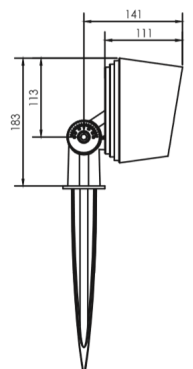

Ø poteau 67 - 325 mm Ep >= 4 mm

Ø poteau 168 - 268 mm

Support type D

Support type E

Support type F

Spots série V3

Puissance 15 - 20 watts

Angles : 3.5° - 12° - 20° - 30° - 10 x 70°