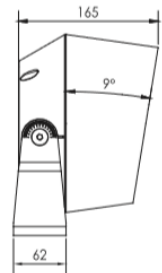

Puissance 22 - 30 watts

Angles : 3.5° - 12° - 20° - 30° - 10 x 70°

Dimensions:

Support type A

Support type B

Support type C

Ø poteau 67 - 325 mm Ep >= 4 mm

Support type D

Puissance 35 - 60 watts

Angles : 3.5° - 12° - 20° - 30° - 10 x 70°

Dimensions:

Support type A

Support type B

Support type C

Ø poteau 67 - 325 mm Ep >= 4 mm

Support type D