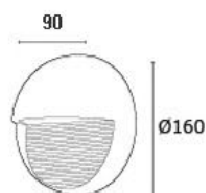

REGARD
SOLUTION LED

Luminaire mural

5 w - IP65

Dimensions:

Photométrie:

Output lumens: 78.88 lm

Distance	Average illuminanc	Diameter
1m	47.56, 81.28 lx	143.41 cm
2m	11.89, 20.32 lx	286.83 cm
3m	5.285, 9.031 lx	430.24 cm
4m	2.973, 5.080 lx	573.65 cm
5m	1.903, 3.251 lx	717.07 cm