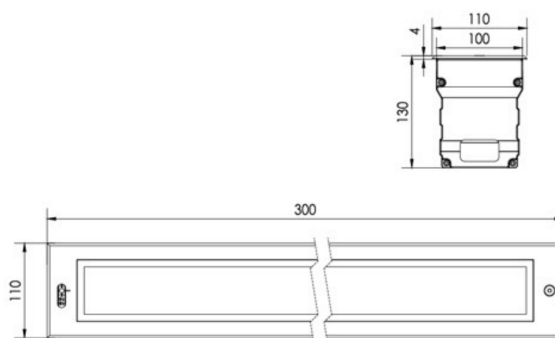

Dimensions:

Code garantie 3 ans	LT-004215	LT-004216	LT-004217	LT-004218
Code garantie 5 ans	LT-004215-5	LT-004216-5	LT-004217-5	LT-004218-5
Puissance	20 watts	30 watts	20 watts	30 watts
LED	5 unités	5 unités	5 unités	5 unités
Marque de LED	CREE	CREE	OSRAM	OSRAM
Alimentation	AC 100-240V	AC 100-240V	AC 100-240V	AC 100-240V
couleur	W-NW-WW	W-NW-WW	RGBW	RGBW
Mode de contrôle	CC / DALI / 0-10V	CC / DALI / 0-10V	DMX 512	DMX 512
Matériaux	Corps aluminium + verre trempé			
Angle du faisceau	8° 12° 20° 30° 45° 60° 10°x 70° 5°x 20°	3,5° 6° 12° 20° 30° 45°60° 10°x70° 5°x20°	15° 20° 30° 10° x 30° 10° x 60°	8° 15° 20° 30° 10° x 30° 10° x 60°
couleur extérieure	Inox	Inox	Inox	Inox
Protection IP	IP 68	IP 68	IP 68	IP 68
Température ambiante	-25° C à + 50 ° C	-25° C à + 50 ° C	-25° C à + 50 ° C	-25° C à + 50 ° C
Certificats	CE - ROHS	CE - ROHS	CE - ROHS	CE - ROHS