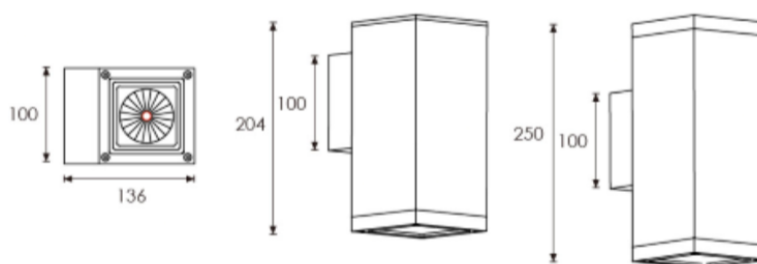

REGARD
SOLUTION LED

Appliques

1 x 18 - 2 x 12 watts

12° - 18° - 32°

LT-003028

LT-003029

Coloris :

Dimensions :