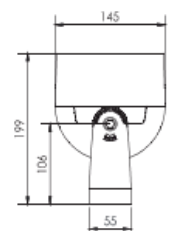

Dimensions: