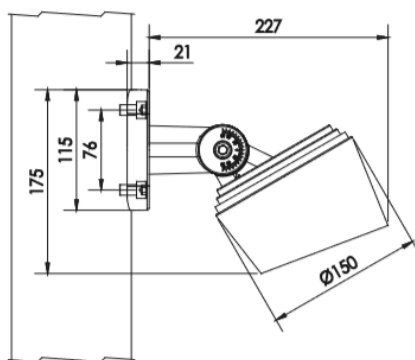

Ø poteau 67 - 325 mm Ep >= 4 mm

Ø poteau 168 - 268 mm

Support type D

Support type E

Support type F

Spots série V3

Puissance 15 - 20 watts

Angles : 3.5° - 12° - 20° - 30° - 10 x 70°