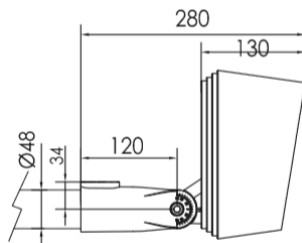

Puissance 35 - 60 watts

Angles : 3.5° - 12° - 20° - 30° - 10 x 70°

Dimensions:

Support type A

Support type B

Support type C

Ø poteau 67 - 325 mm Ep >= 4 mm

Support type D