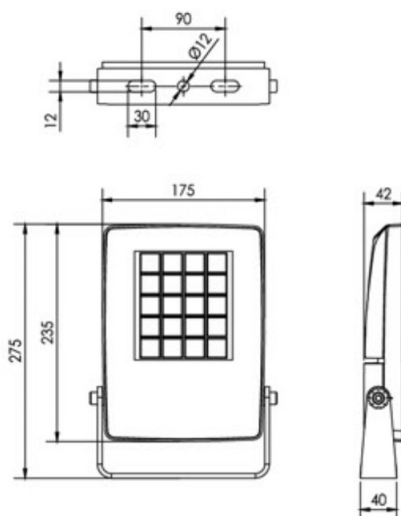

Dimensions: