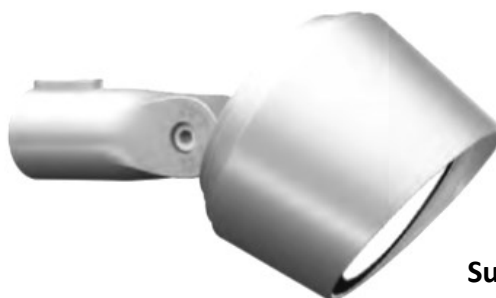

Angles : 3.5° - 12° - 20° - 30° - 10 x 70°

Accessoires :

Spots série V3

Puissance 15 - 20 watts

Angles : 3.5° - 12° - 20° - 30° - 10 x 70°

Support type A

Support type C

Support type B