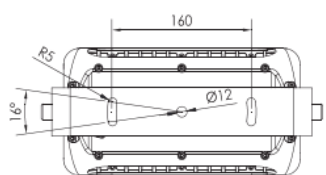

Dimensions: