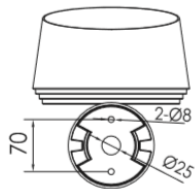

Puissance 22 - 30 watts

Angles : 3.5° - 12° - 20° - 30° - 10 x 70°

Dimensions:

Support type A

Support type B

Support type C

Ø poteau 67 - 325 mm Ep >= 4 mm

Support type D

Puissance 35 - 60 watts

Angles : 3.5° - 12° - 20° - 30° - 10 x 70°

Dimensions:

Support type A

Support type B

Support type C

Ø poteau 67 - 325 mm Ep >= 4 mm

Support type D