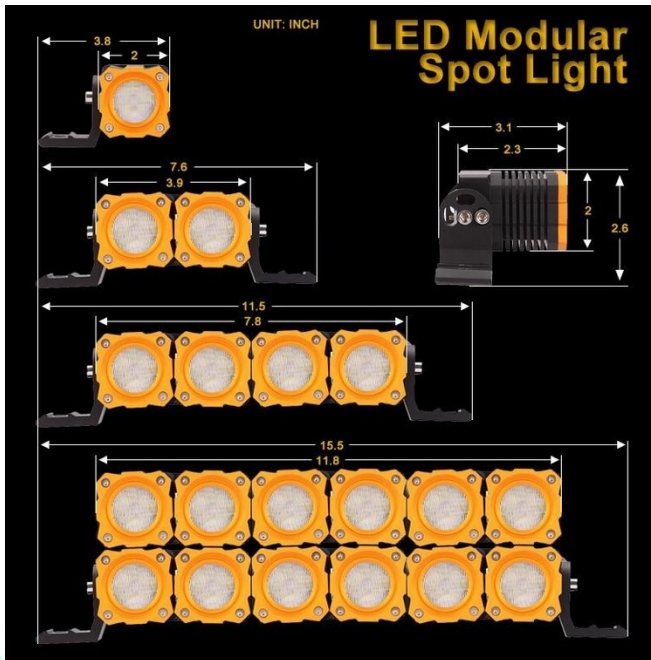

Dimensions: en pouces

LED Modular Spot Light

Specifications

1. **2inch 10W (ONLY ONE Single Light)**
   Lumen: 1000lm
   Lighting Distance: 50M
2. **4inch 20W (A pair of Lights)**
   Lumen: 2000lm
   Lighting Distance: 75M
3. **8inch 40W (Single Row of 4 Lights)**
   Lumen: 4000lm
   Lighting Distance: 150M
4. **12inch 120W (Dual Rows of 12 Lights)**
   Lumen: 12000lm
   Lighting Distance: 350M

Power: 10W each Light
Number of chips: 1pcs 10W Original US CREE LED
Beam Angle: Spot Beam (30 degree)
Flood Beam (60 degree)

Appearance: Black, Square Shape
Operating Voltage: DC 9-32V
Color Temperature: Pure White 6000K
Material: High-Grade Aluminum Housing, Toughed Glass Cover
Mounting Bracket: Die-cast Aluminum
CNC cutting process, IP67, high quality workmanship
Precision tuned reflector optics
Life time: 30,000 hours above
Waterproof Rate: IP67
Certified by CE & RoHS

Photometrics

1. **2inch 10W (ONLY ONE Single Light)**
2. **4inch 20W (A pair of Lights)**
3. **8inch 40W (Single Row of 4 Lights)**
4. **12inch 120W (Dual Rows of 12 Lights)**